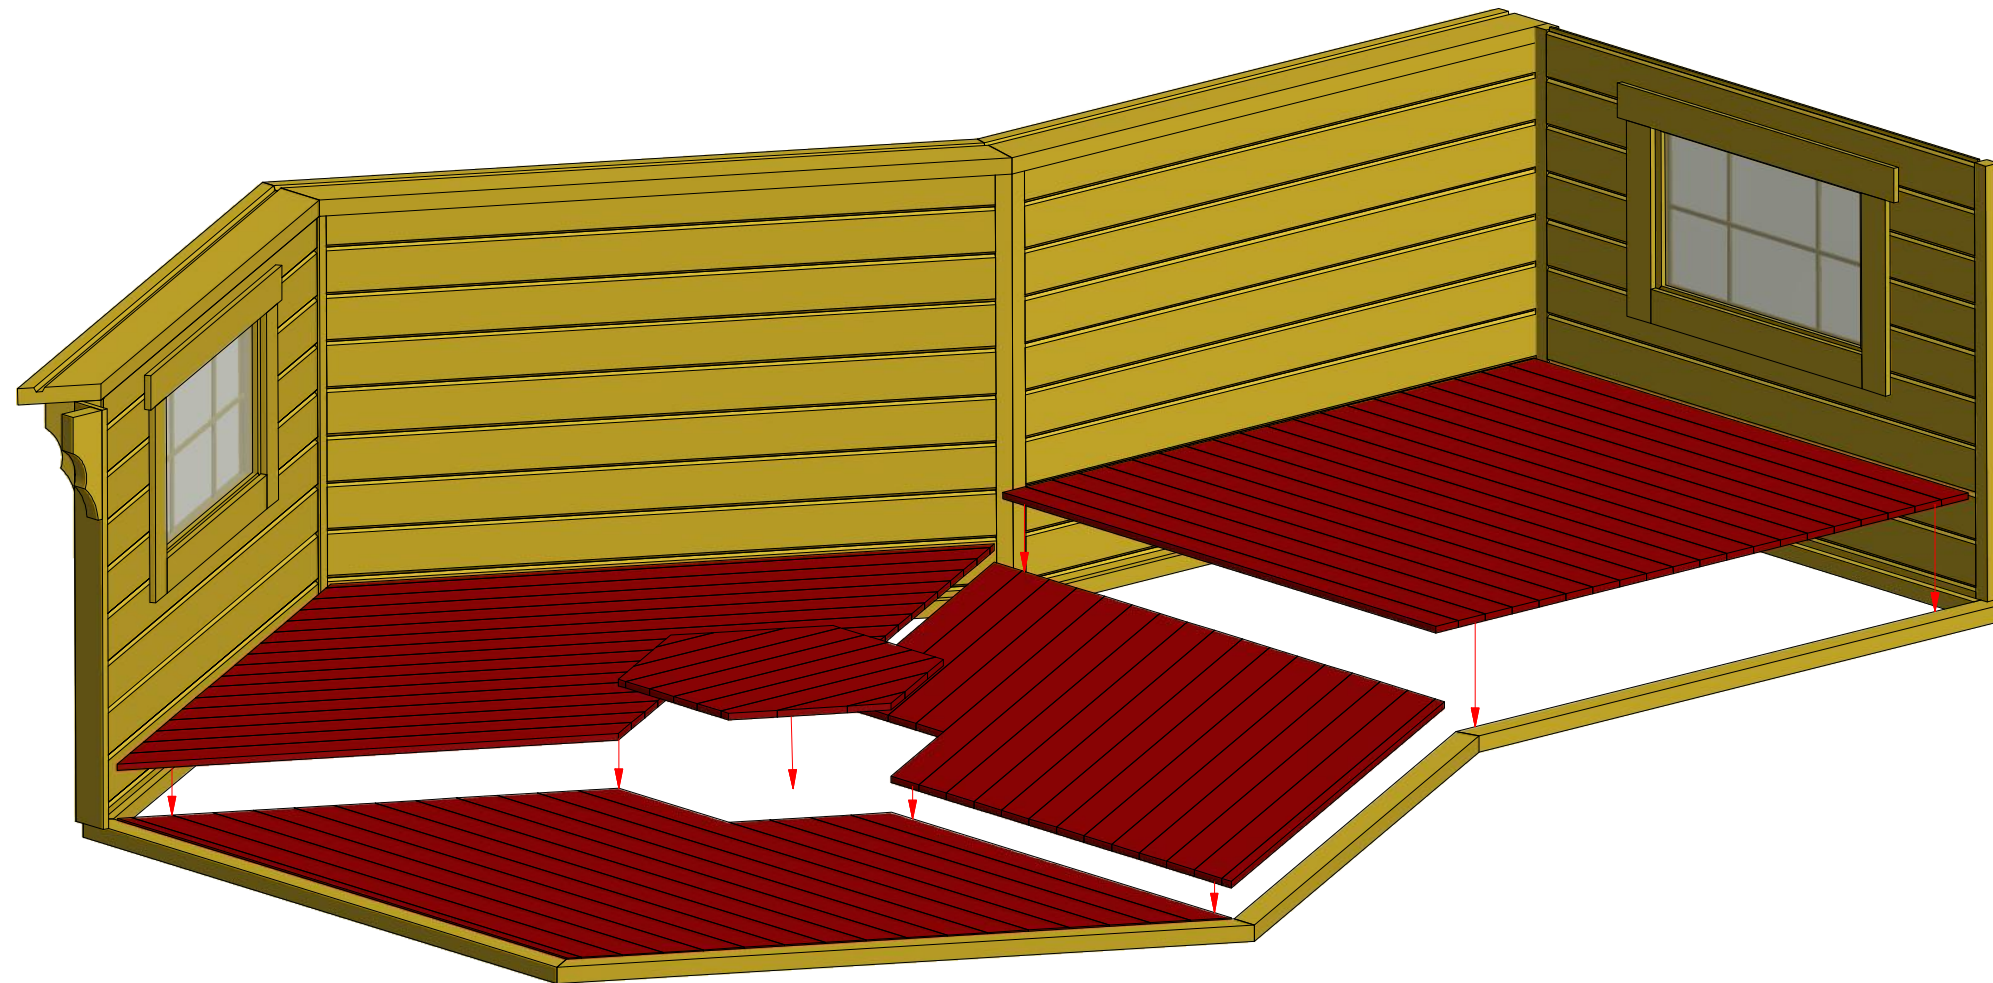

Grill cabin 9.2 m² with extension

Screws