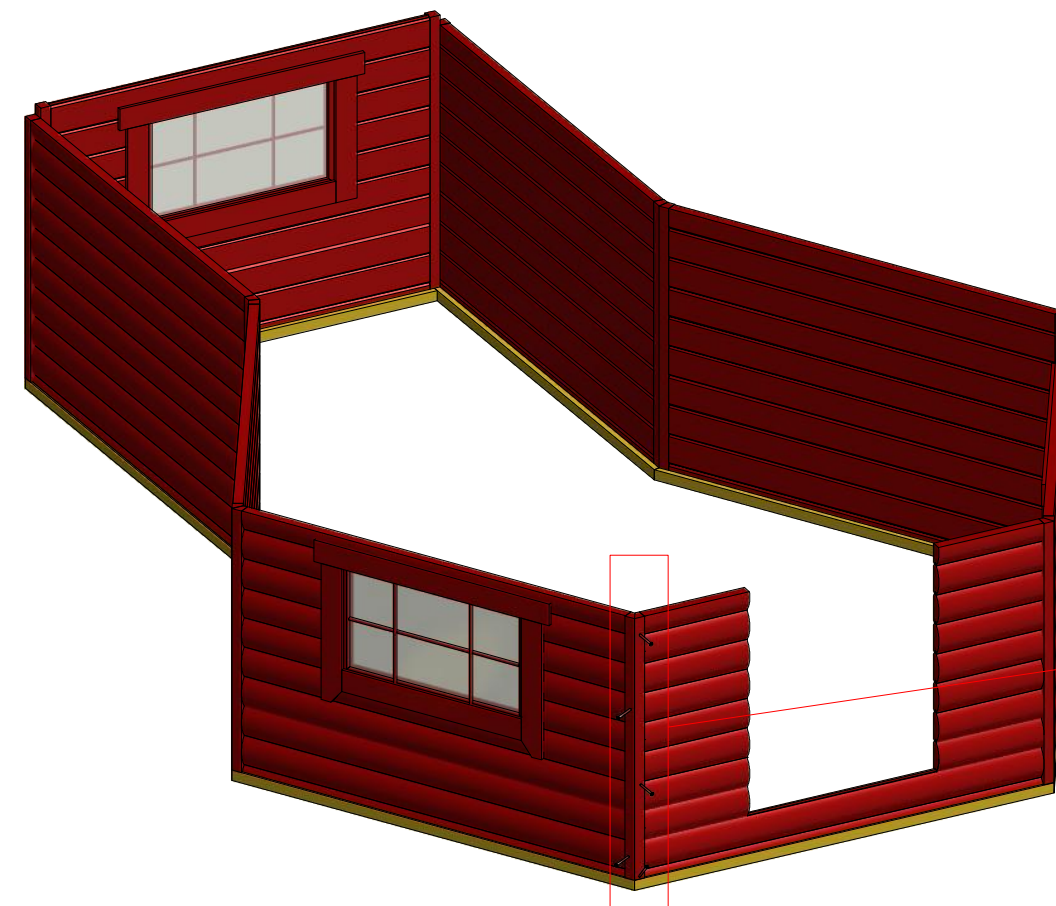

Grill cabin 9.2 m² with extension

Grill cabin 9.2 m² with extension

Grill cabin 9.2 m² with extension

Grill cabin 9.2 m² with extension

Screws			
1	S1	5x100	16 pcs

1

Grill cabin 9.2 m² with extension

Screws

1	S2	4x70	48 pcs

Grill cabin 9.2 m² with extension

Screws

1	S2	4x70	28 pcs
2	S3	3.5x45	42 pcs

Grill cabin 9.2 m² with extension

Screws

1	S2	4x70	56 pcs

Grill cabin 9.2 m² with extension