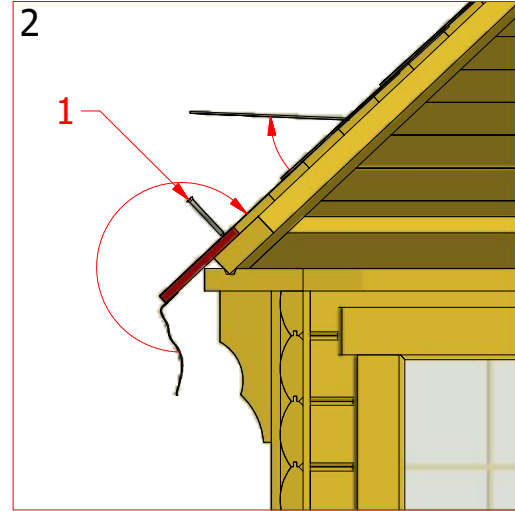

Grill cabin 9.2 m² with extension

Screws

1	S3	3.5x45	28 pcs
2	V1	2.5x25