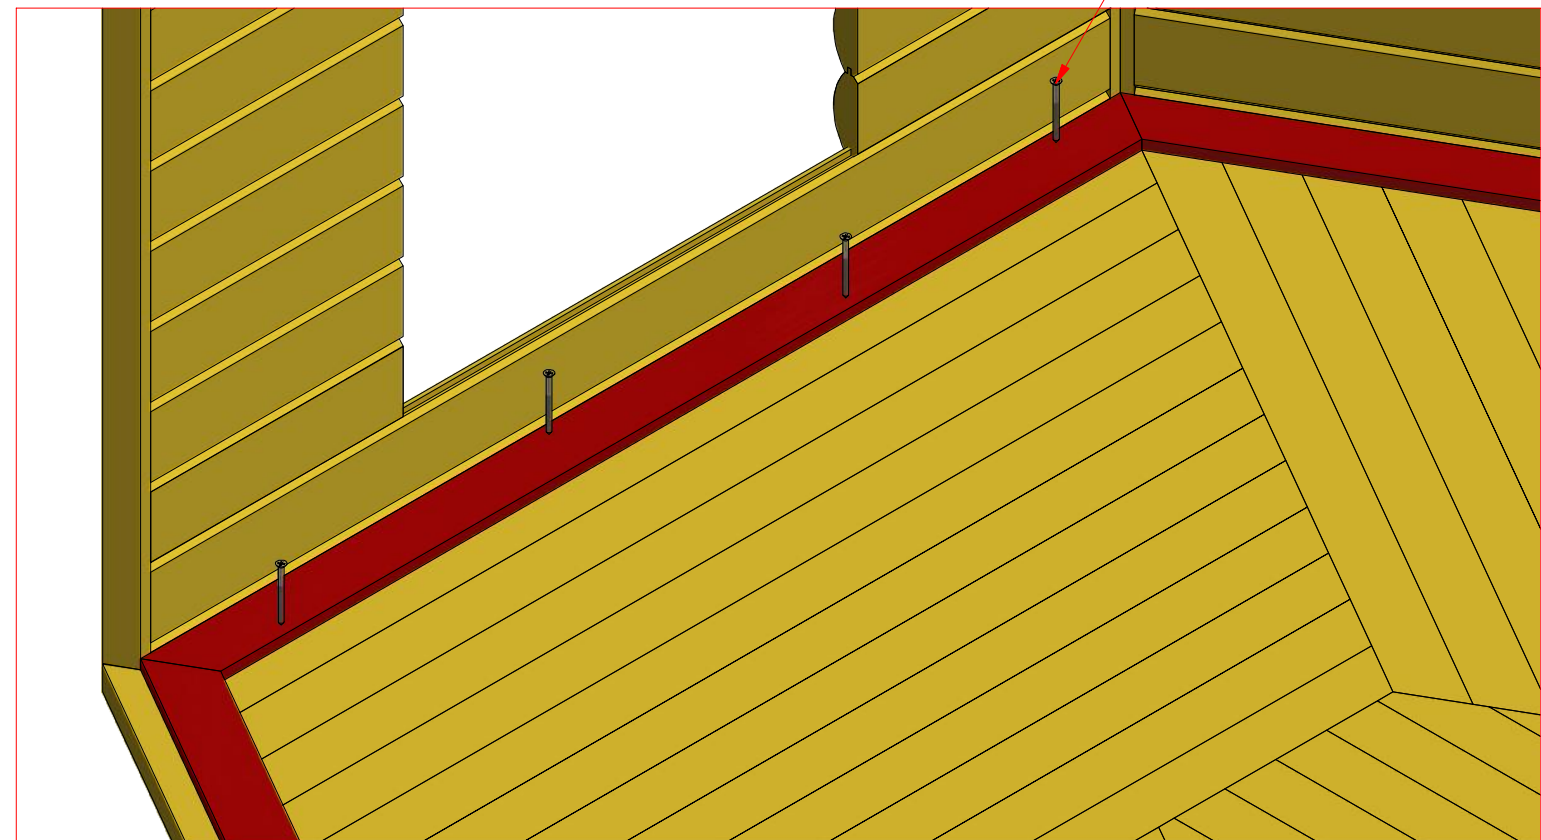

Screws

1	S3	3.5x45	28 pcs
2	V1	2.5x25	

Grill cabin 9.2 m² with extension

Screws

1	S3	3.5x45	32 pcs

Grill cabin 9.2 m² with extension

Screws

1	S2	4x70	66 pcs