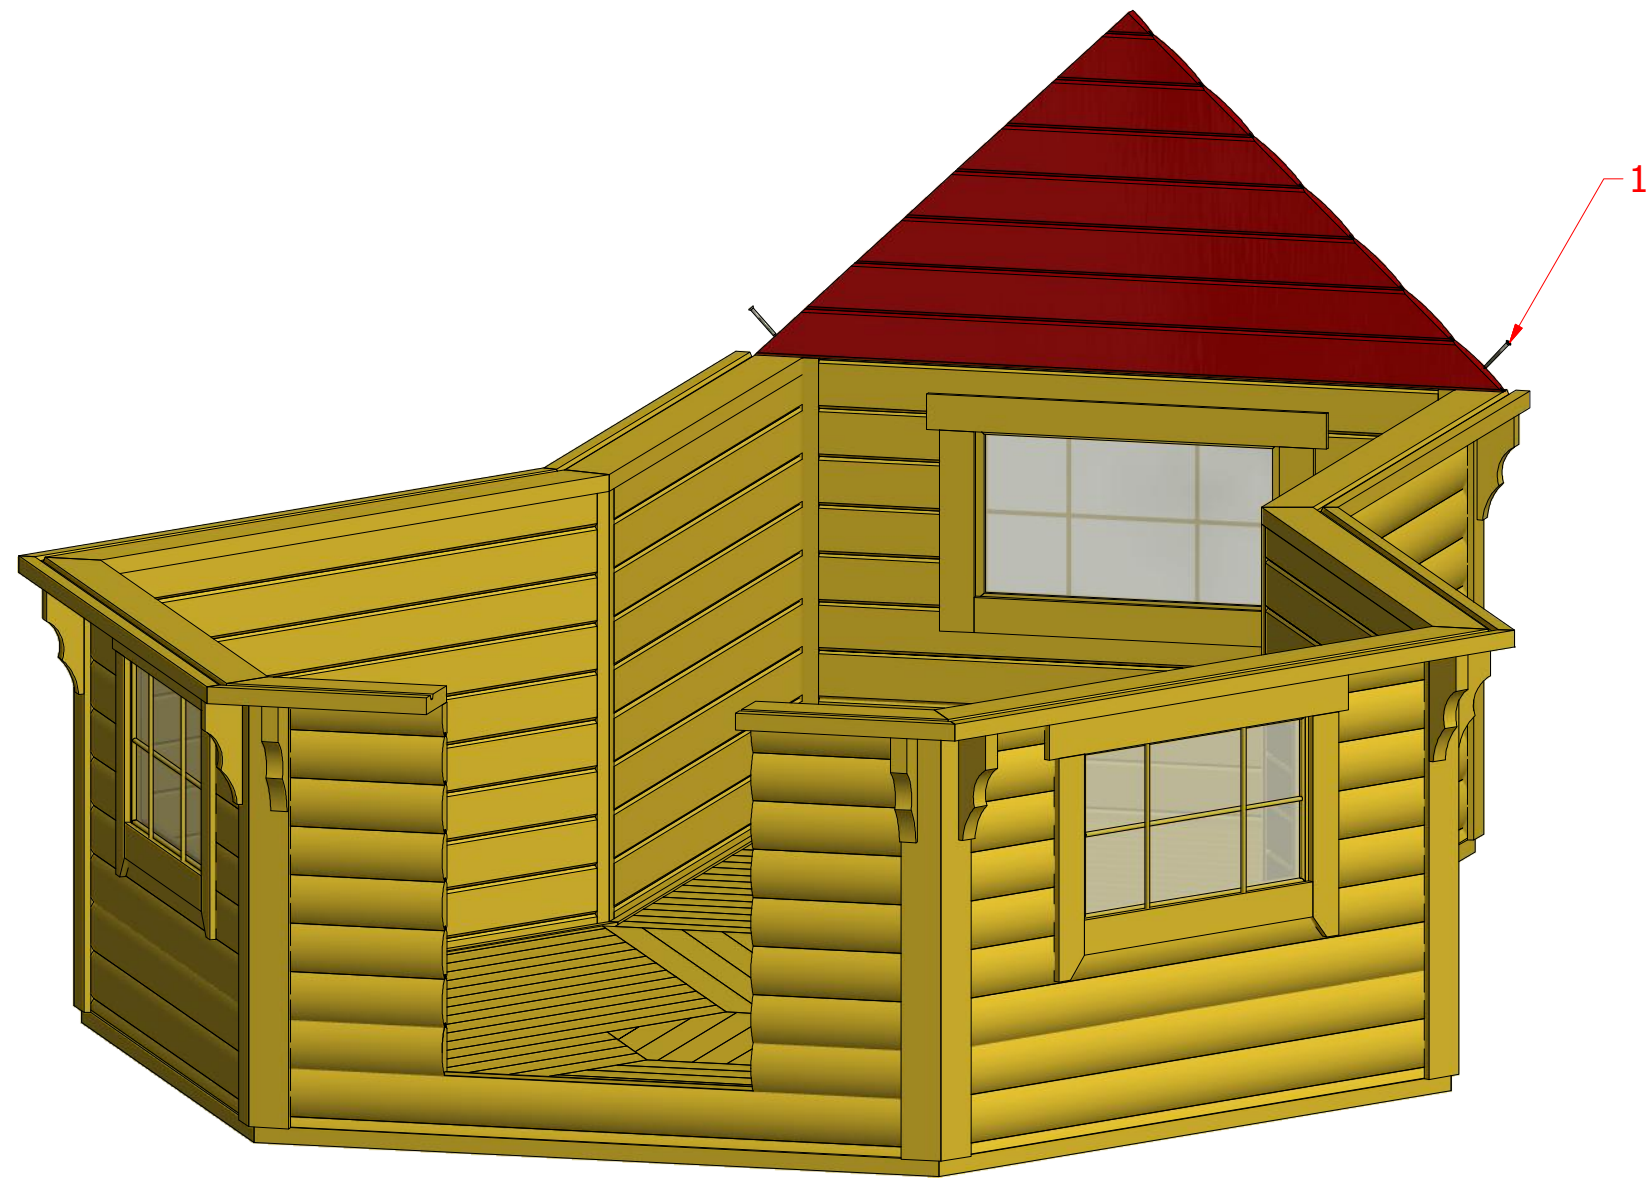

Grill cabin 9.2 m² with extension

Screws

1	S2	4x70	2 pcs