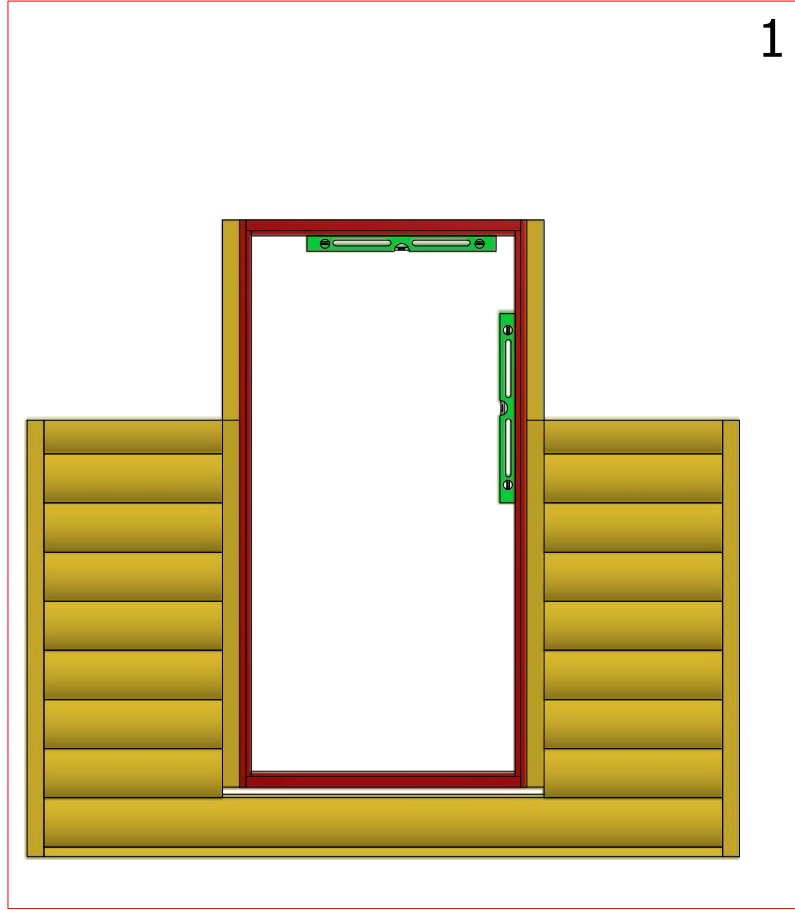

Grill cabin 9.2 m² with extension

Screws

1	S2	4x70	16 pcs

Grill cabin 9.2 m² with extension

Screws

1	S2	4x70	8 pcs
2	S3	3.5x45	4 pcs

Grill cabin 9.2 m² with extension

Screws

1	S2	4x70	8 pcs

Grill cabin 9.2 m² with extension

Screws

1	S3	3.5x45	77 pcs

Grill cabin 9.2 m² with extension

Screws

1	S3	3.5x45	36 pcs

Grill cabin 9.2 m² with extension