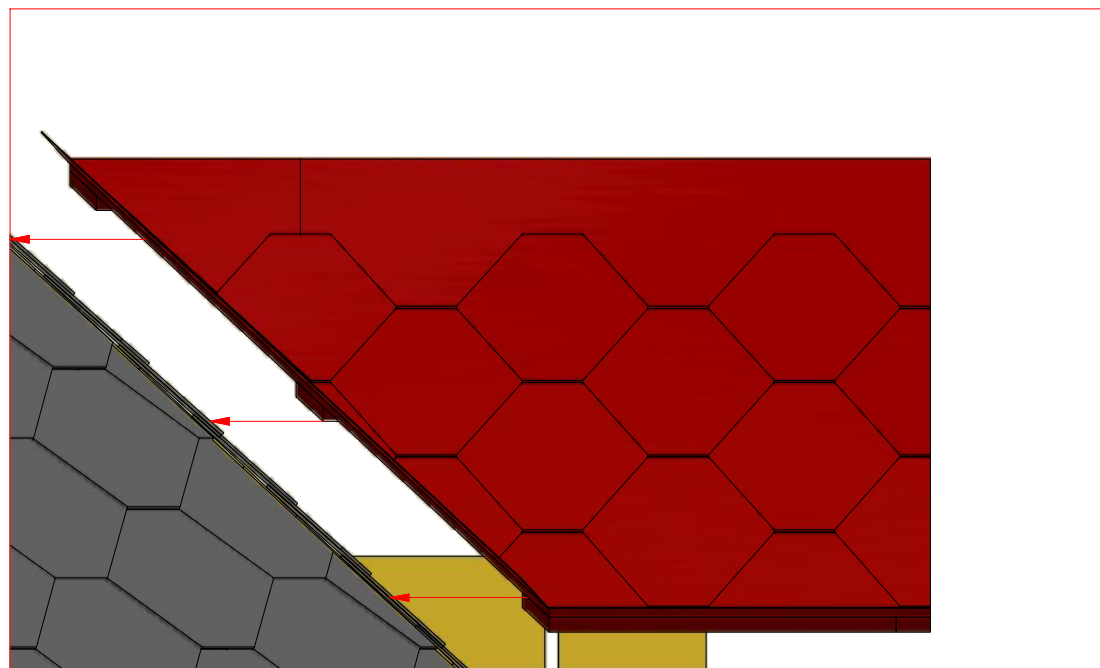

Grill cabin 9.2 m² with extension

Screws

1	S2	4x70	16 pcs

Grill cabin 9.2 m² with extension

Screws

1	S2	4x70	8 pcs
2	S3	3.5x45	4 pcs

Grill cabin 9.2 m² with extension

Screws