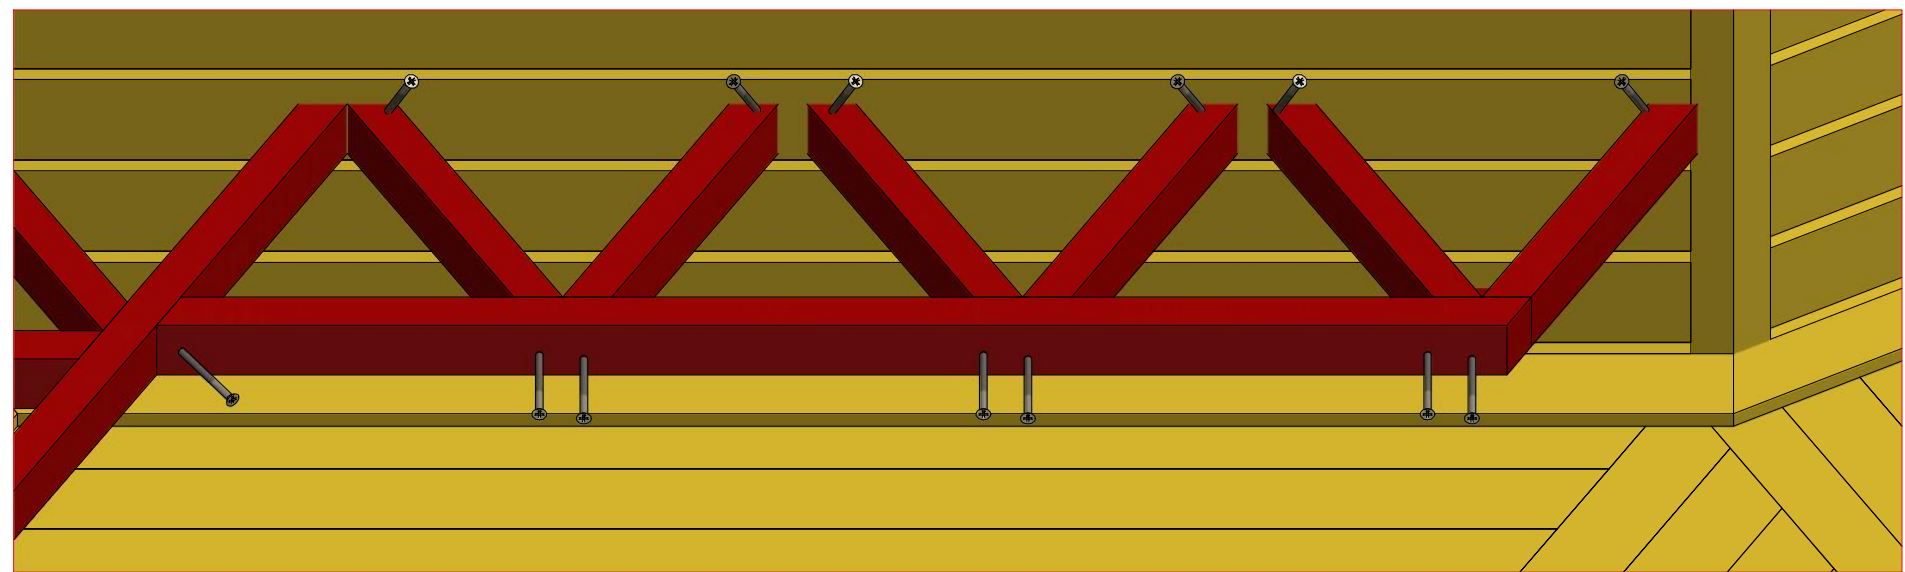

Screws

1	S3	3.5x45	28 pcs
2	V1	2.5x25	

Grill cabin 9.2 m² with extension

Screws

1	S3	3.5x45	32 pcs

Grill cabin 9.2 m² with extension

Screws

1	S2	4x70	66 pcs