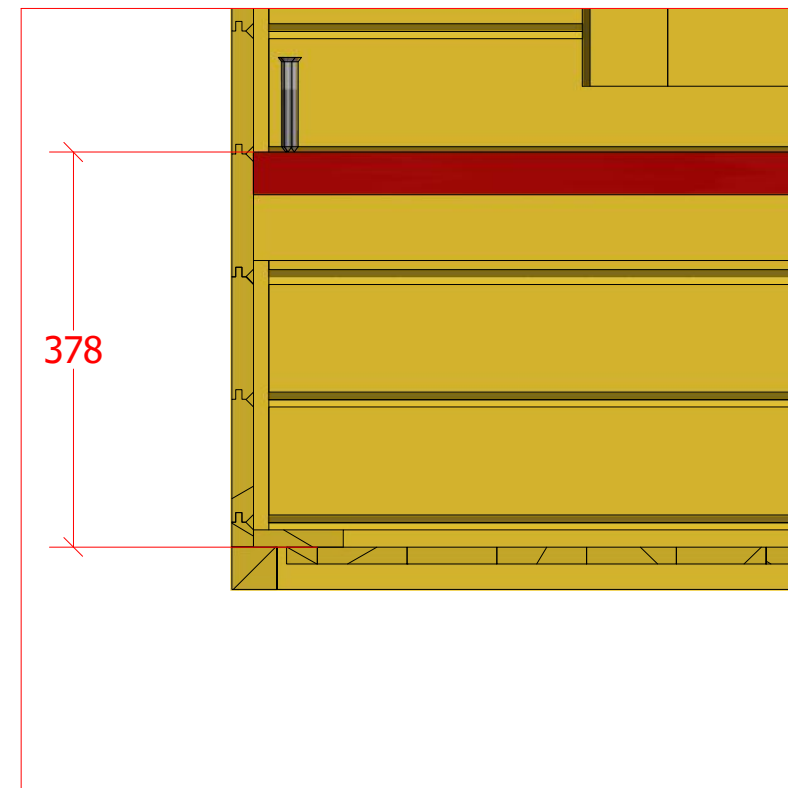

Screws

1	S3	3.5x45	28 pcs
2	V1	2.5x25	

Grill cabin 9.2 m² with extension

Screws

1	S3	3.5x45	32 pcs

Grill cabin 9.2 m² with extension

Screws

1	S2	4x70	66 pcs

Grill cabin 9.2 m² with extension

Screws

1	S2	4x70	32 pcs

Grill cabin 9.2 m² with extension

Screws

1	S2	4x70	10 pcs

Grill cabin 9.2 m² with extension

Screws