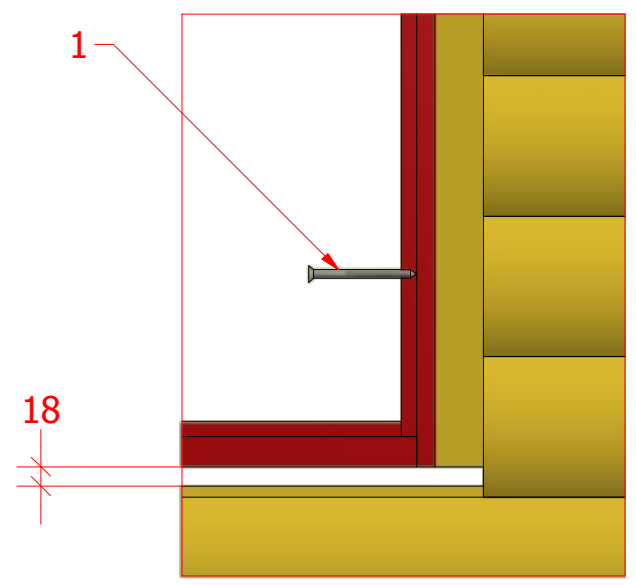

Grill cabin 9.2 m² with extension

Screws

1	S2	4x70	16 pcs

Grill cabin 9.2 m² with extension

Screws

1	S2	4x70	8 pcs
2	S3	3.5x45	4 pcs

Grill cabin 9.2 m² with extension

Screws

1	S2	4x70	8 pcs

Grill cabin 9.2 m² with extension

Screws

1	S3	3.5x45	77 pcs

Grill cabin 9.2 m² with extension

Screws

1	S3	3.5x45	36 pcs

Grill cabin 9.2 m² with extension