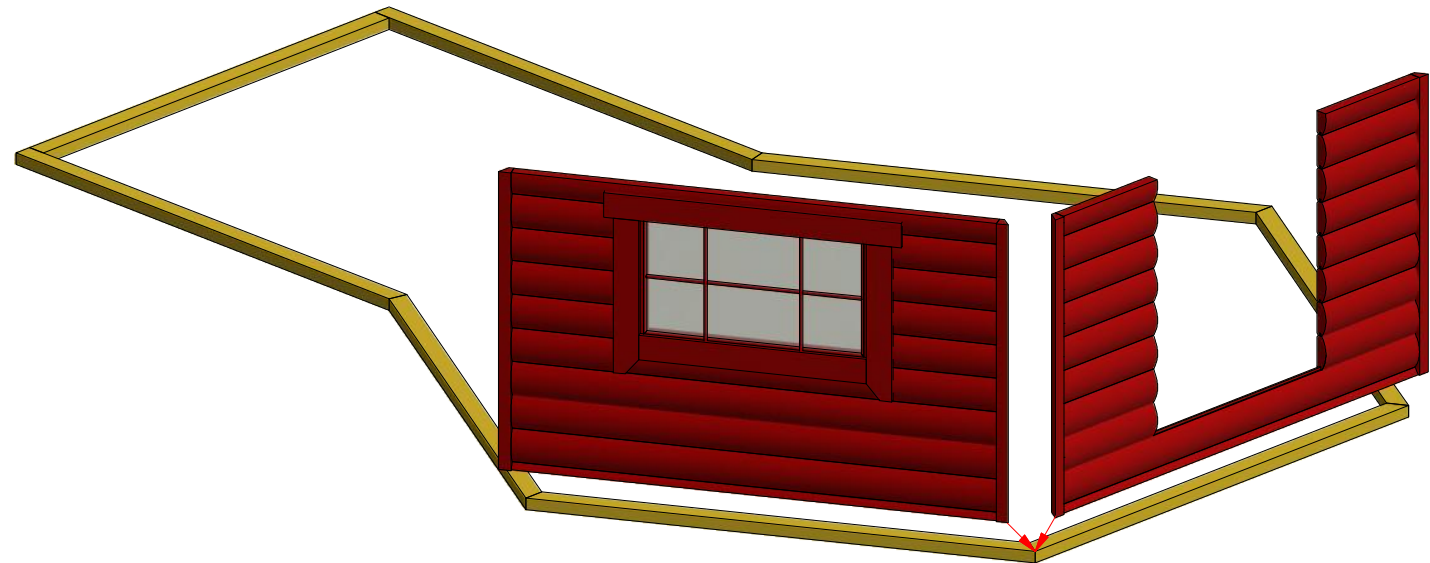

Grill cabin 9.2 m² with extension

Grill cabin 9.2 m² with extension

Grill cabin 9.2 m² with extension

Grill cabin 9.2 m² with extension

Screws			
1	S1	5x100	16 pcs

1

Grill cabin 9.2 m² with extension

Screws

1	S2	4x70	48 pcs

Grill cabin 9.2 m² with extension

Screws

1	S2	4x70	28 pcs
2	S3	3.5x45	42 pcs

Grill cabin 9.2 m² with extension

Screws

1	S2	4x70	56 pcs

Grill cabin 9.2 m² with extension