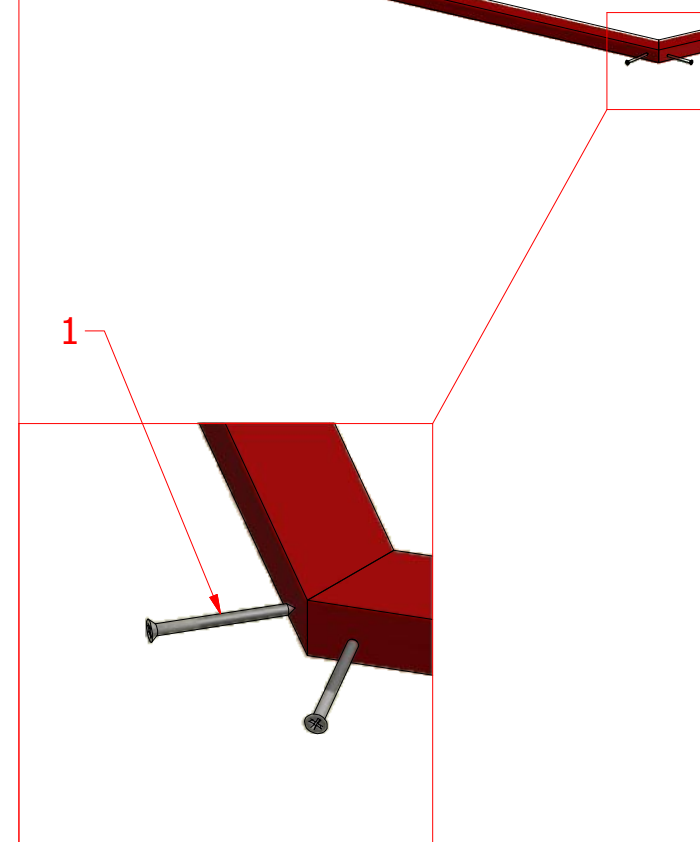

Grill cabin 9.2 m² with extension

Grill cabin 9.2 m² with extension

Grill cabin 9.2 m² with extension

Grill cabin 9.2 m² with extension

Screws			
1	S1	5x100	16 pcs

1

Grill cabin 9.2 m² with extension

Screws

1	S2	4x70	48 pcs

Grill cabin 9.2 m² with extension

Screws

1	S2	4x70	28 pcs
2	S3	3.5x45	42 pcs

Grill cabin 9.2 m² with extension

Screws

1	S2	4x70	56 pcs

Grill cabin 9.2 m² with extension