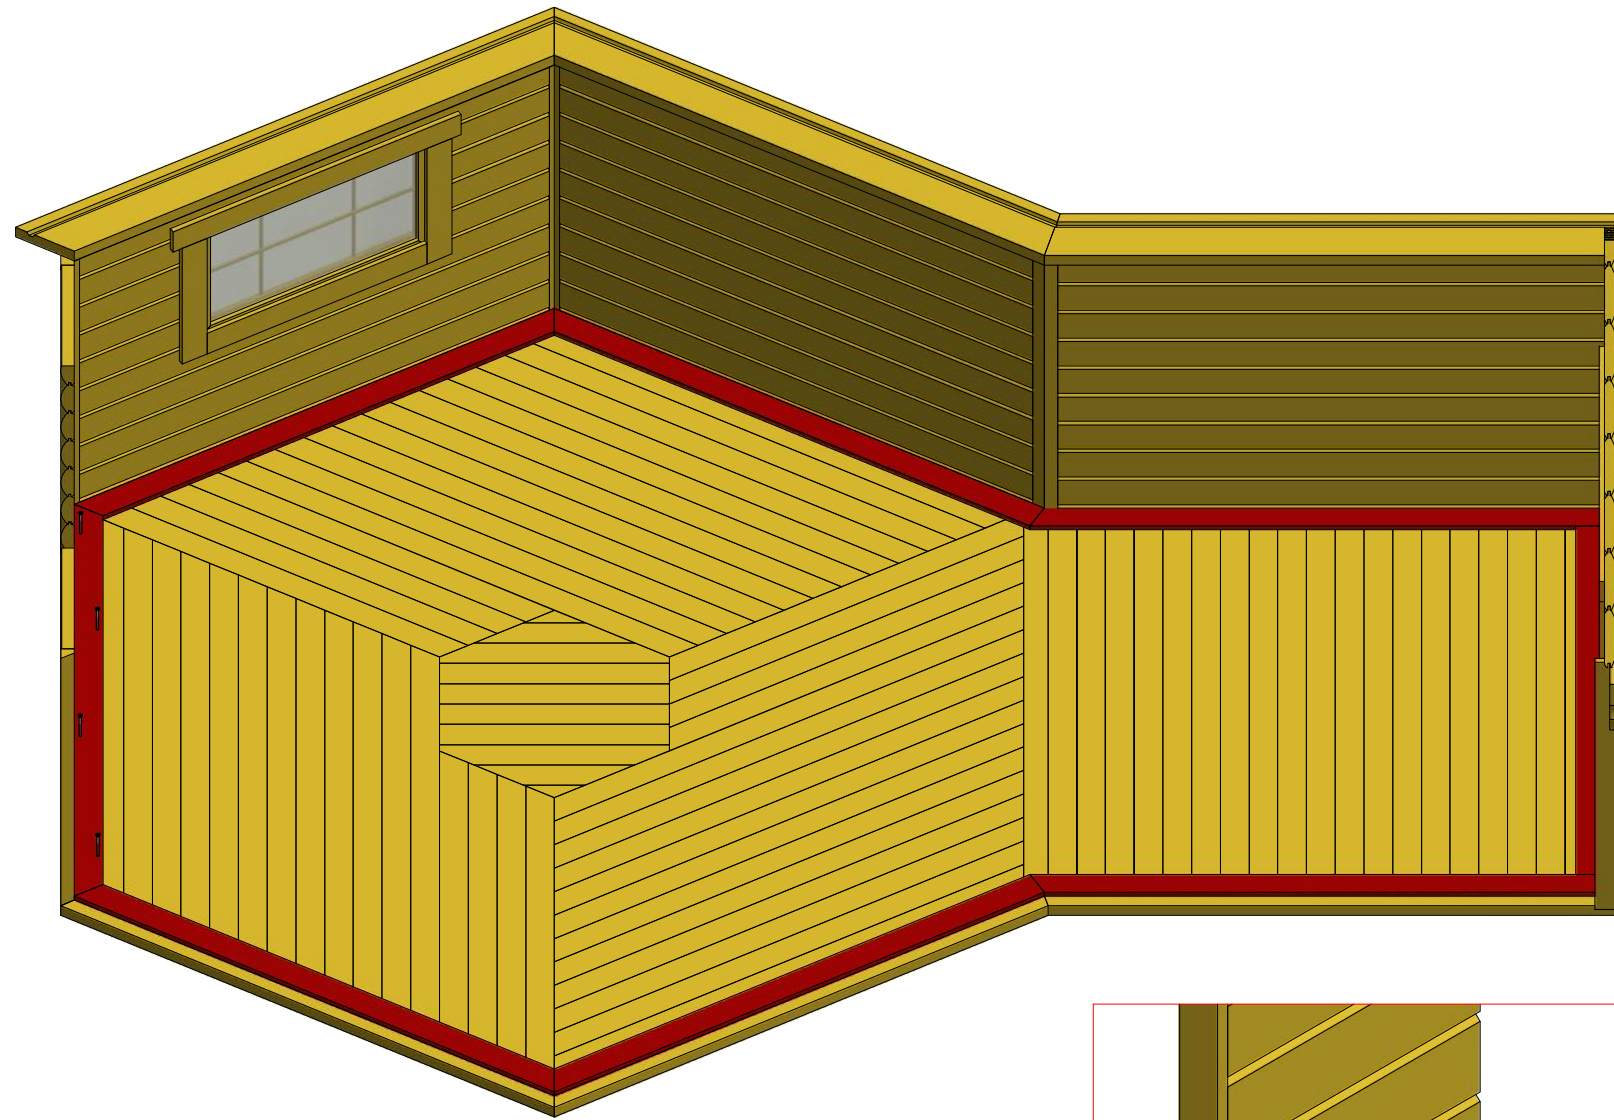

Screws

1	S3	3.5x45	28 pcs
2	V1	2.5x25	

Grill cabin 9.2 m² with extension

Screws

1	S3	3.5x45	32 pcs

Grill cabin 9.2 m² with extension

Screws

1	S2	4x70	66 pcs

Grill cabin 9.2 m² with extension

Screws

1	S2	4x70	32 pcs

Grill cabin 9.2 m² with extension

Screws

1	S2	4x70	10 pcs

Grill cabin 9.2 m² with extension

Screws