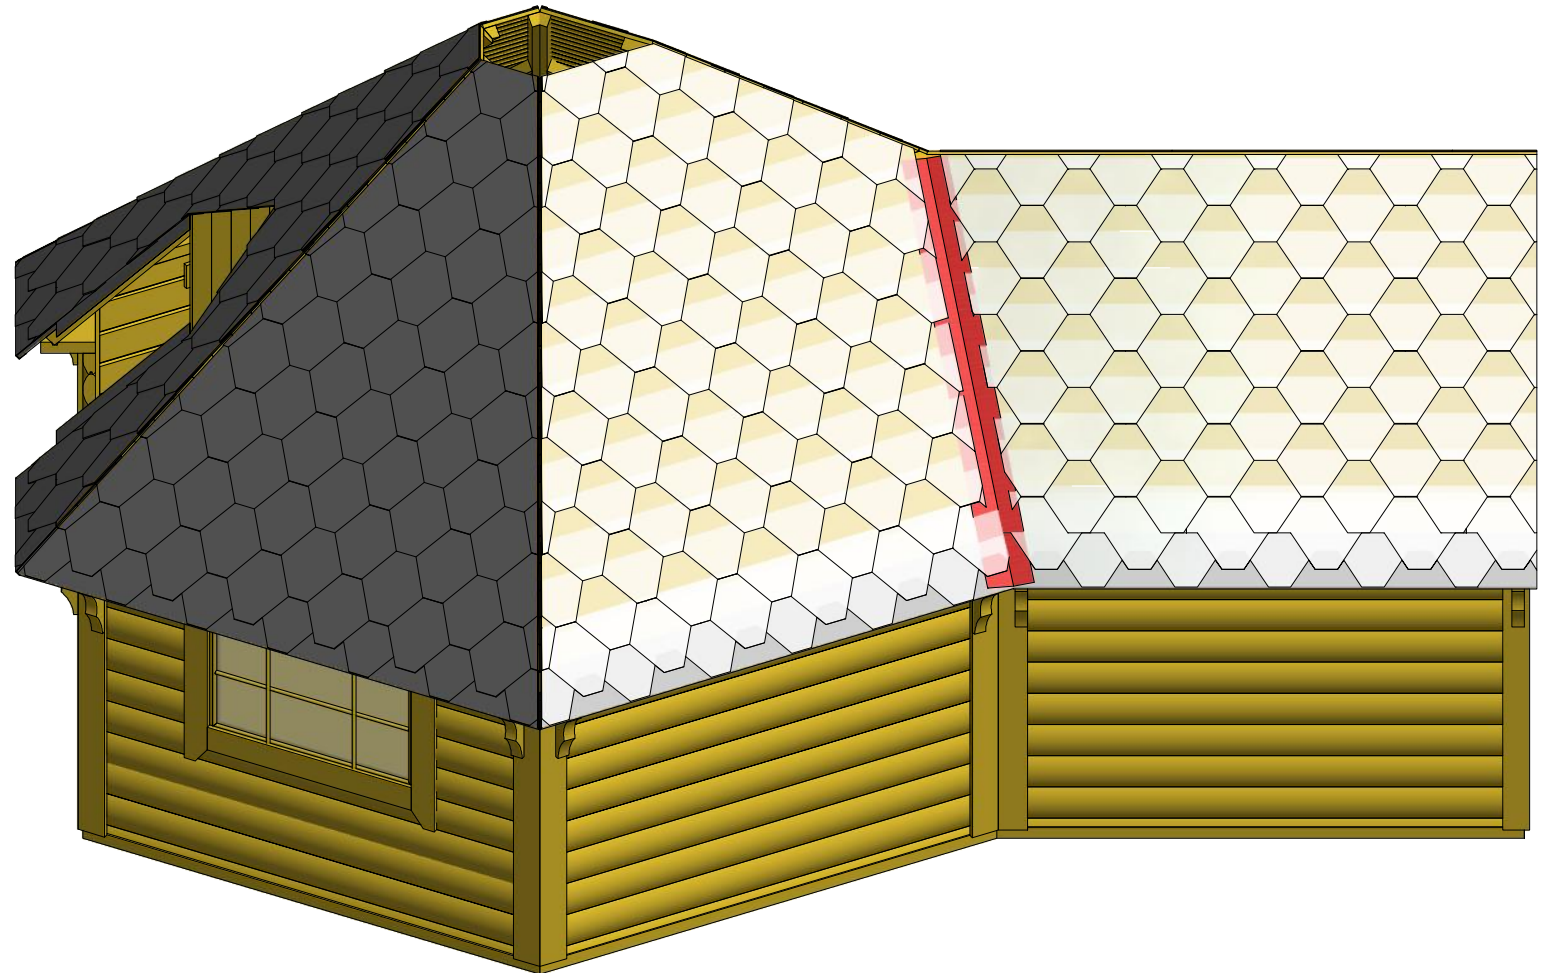

Grill cabin 9.2 m² with extension

Screws

1	S3	3.5x45	28 pcs
2	V1	2.5x25