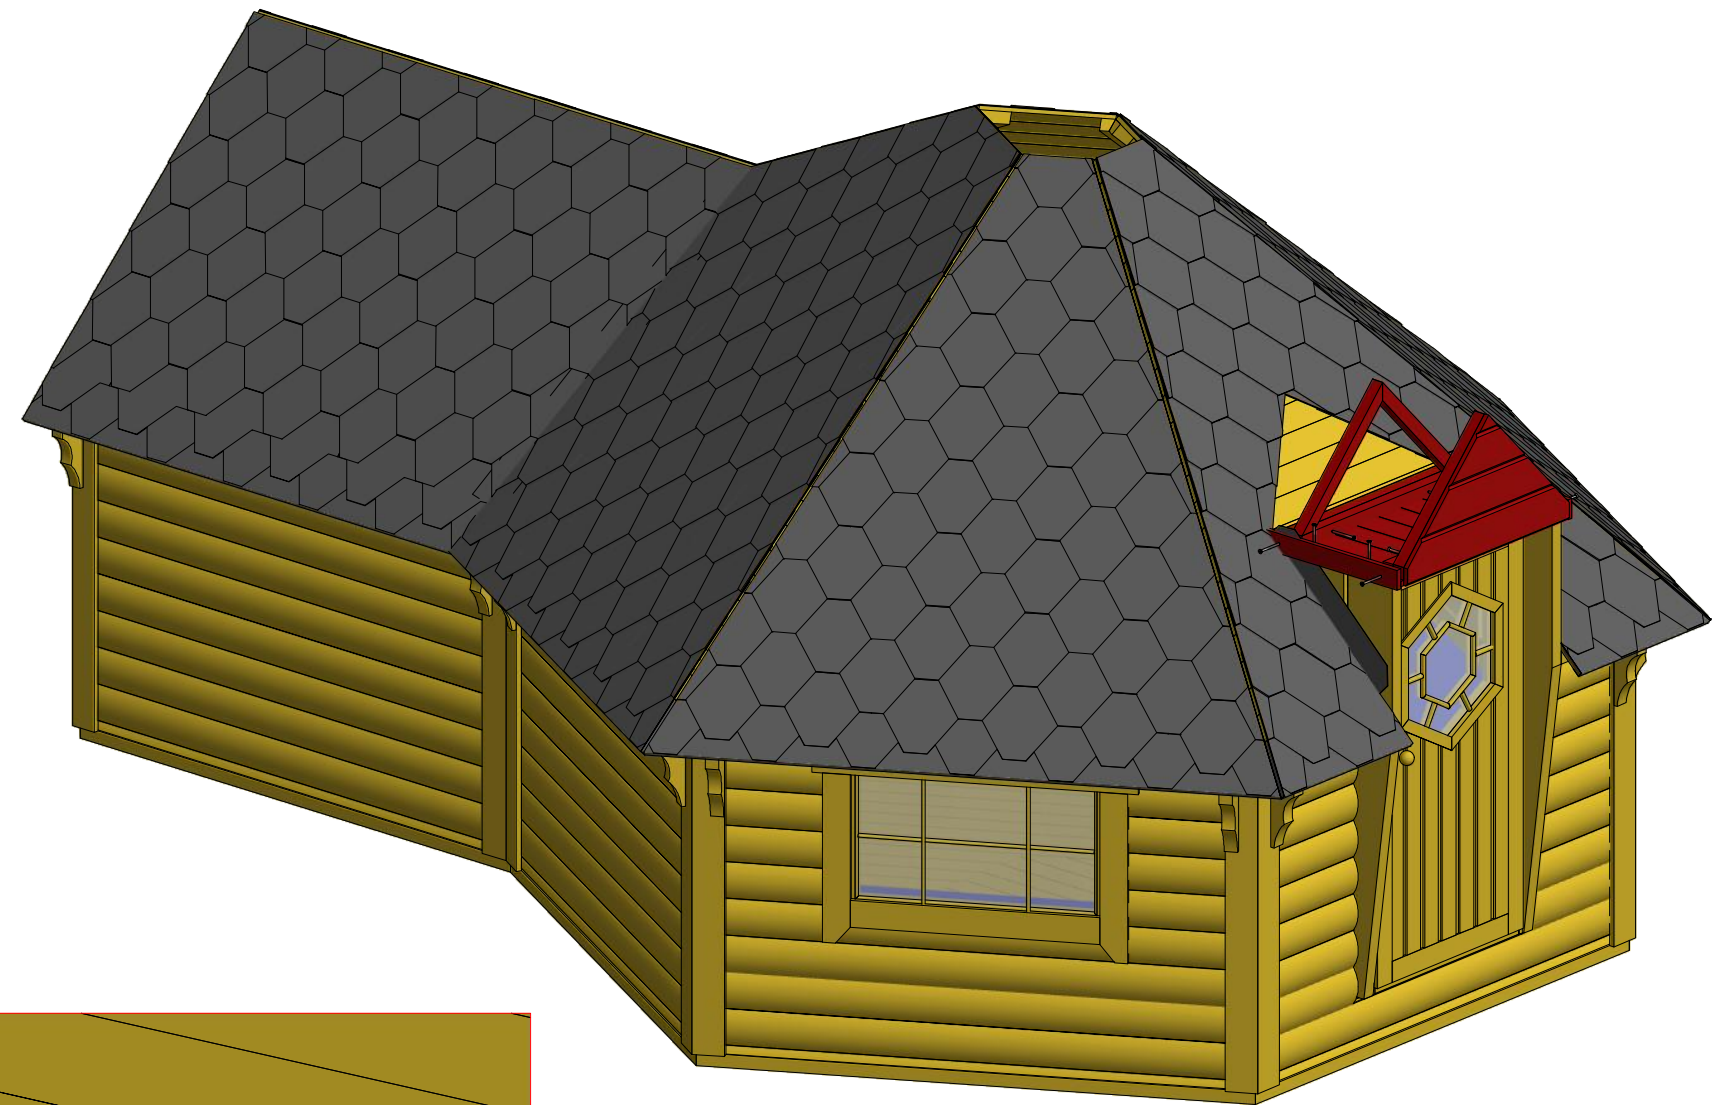

Grill cabin 9.2 m² with extension

Screws

1	S2	4x70	16 pcs