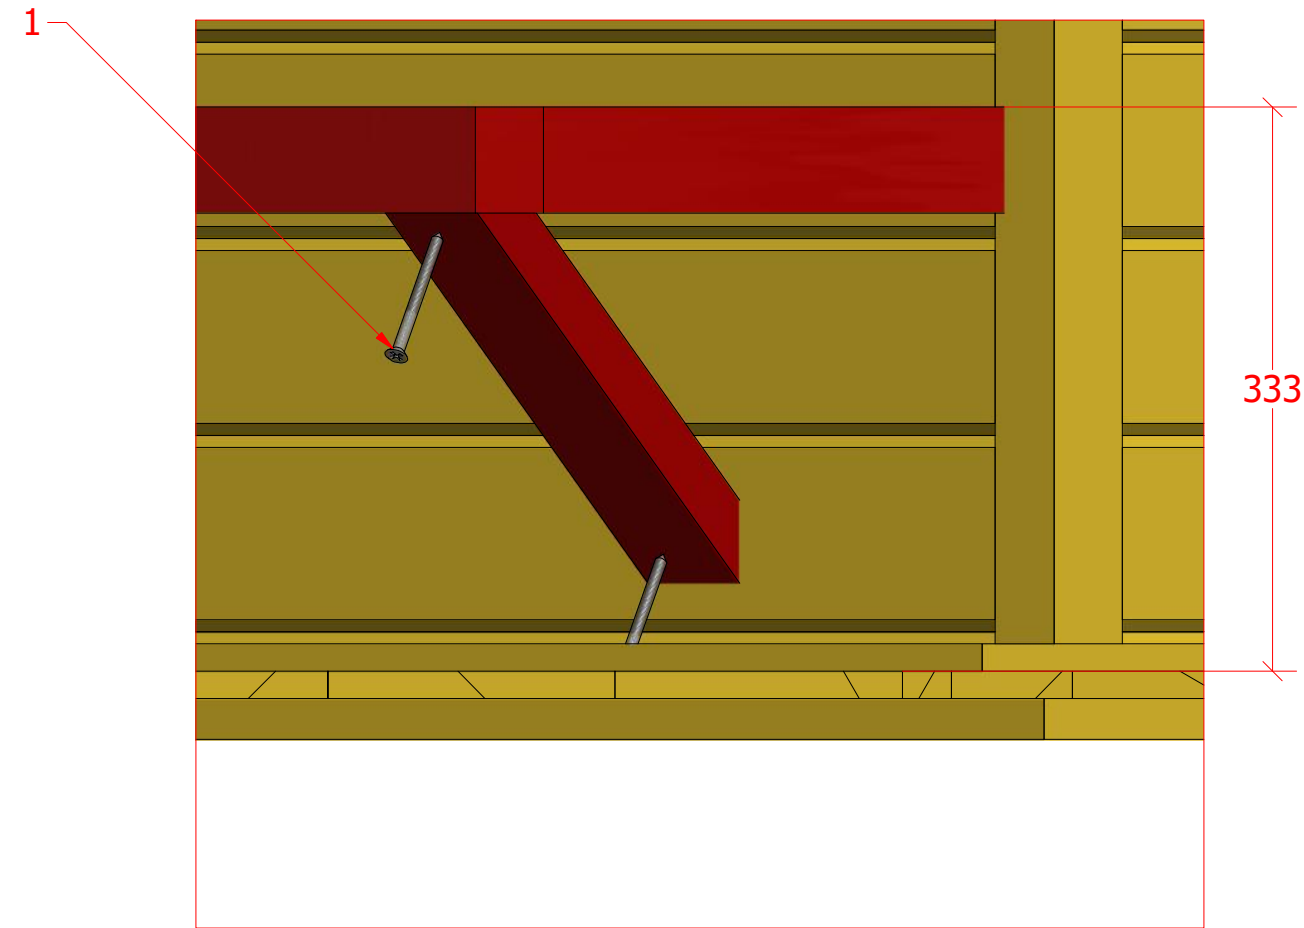

Screws

1	S3	3.5x45	28 pcs
2	V1	2.5x25	

Grill cabin 9.2 m² with extension

Screws

1	S3	3.5x45	32 pcs

Grill cabin 9.2 m² with extension

Screws

1	S2	4x70	66 pcs