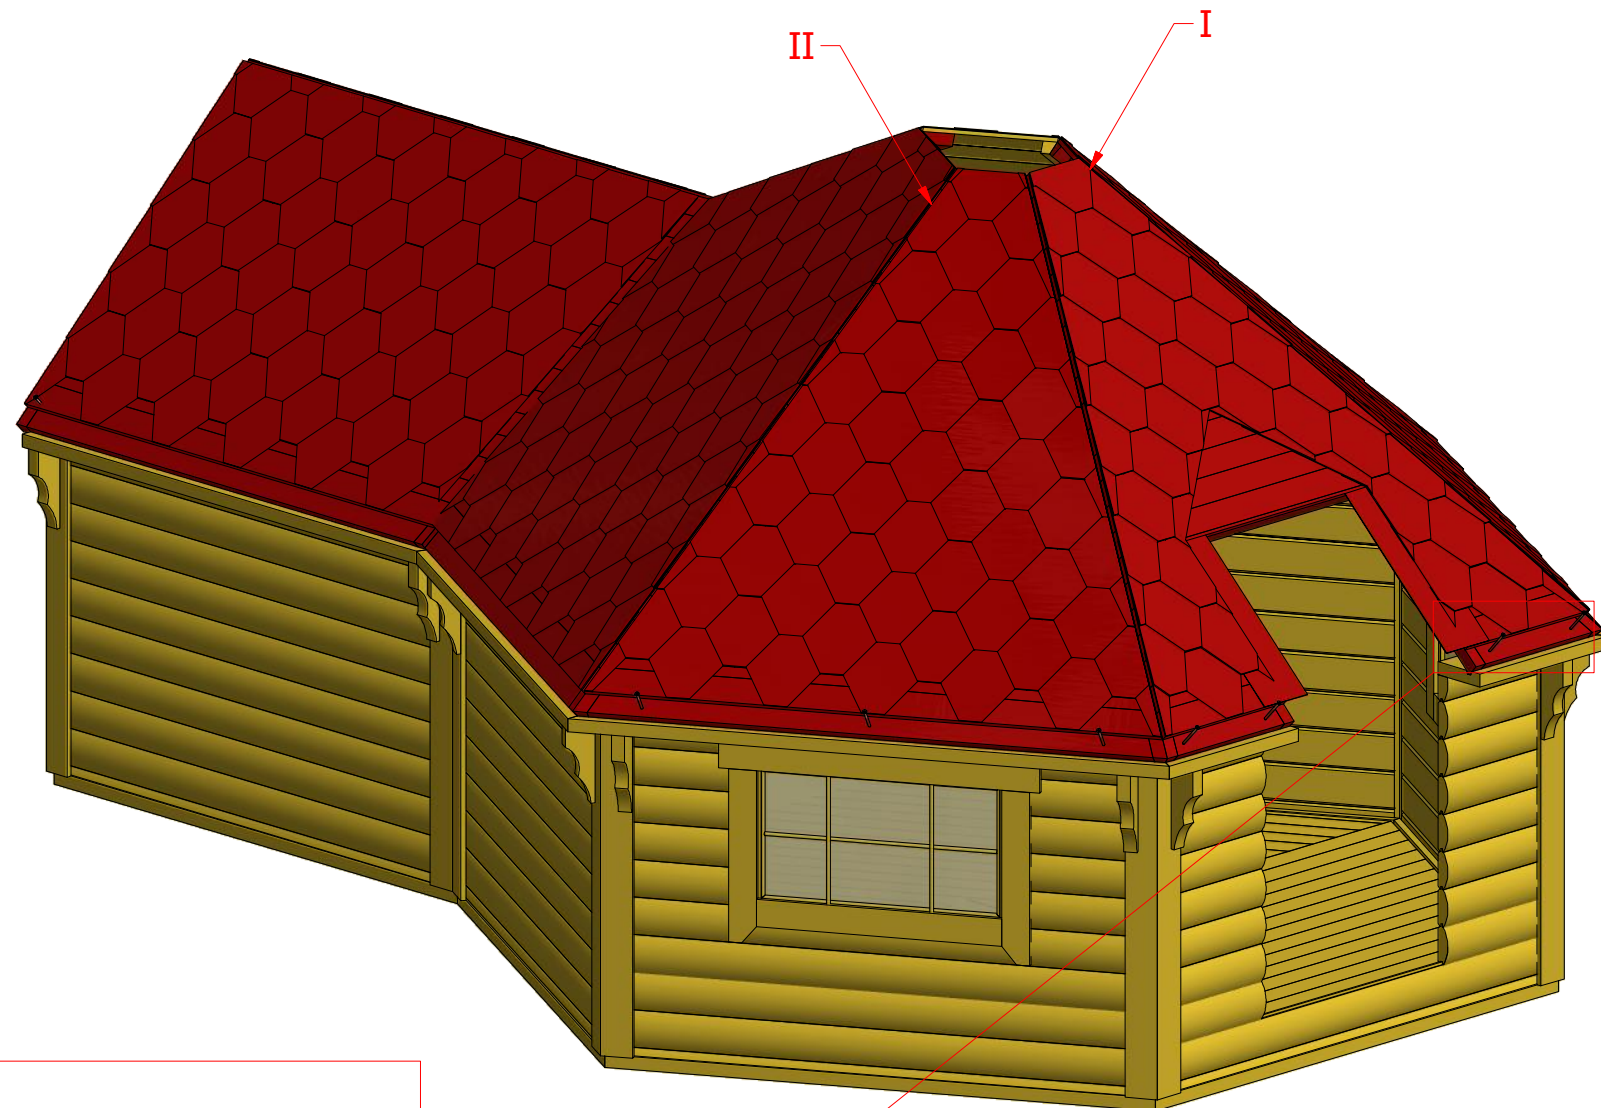

Screws

Grill cabin 9.2 m² with extension

Screws

1	S2	4x70	2 pcs

Grill cabin 9.2 m² with extension

Screws

1	S2	4x70	50 pcs

Grill cabin 9.2 m² with extension