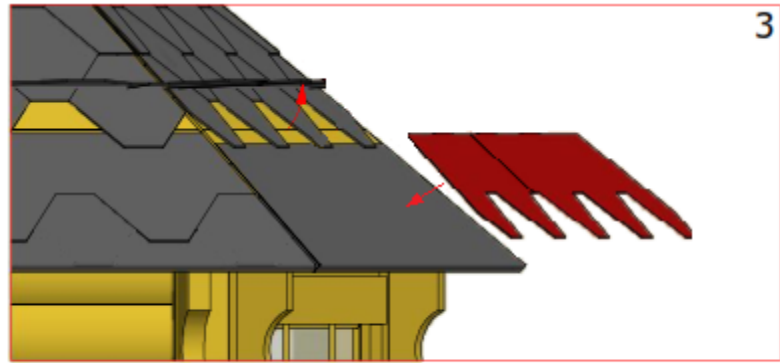

Grill cabin 9.2 m² with extension

Screws

1	S3	3.5x45	28 pcs
2	V1	2.5x25