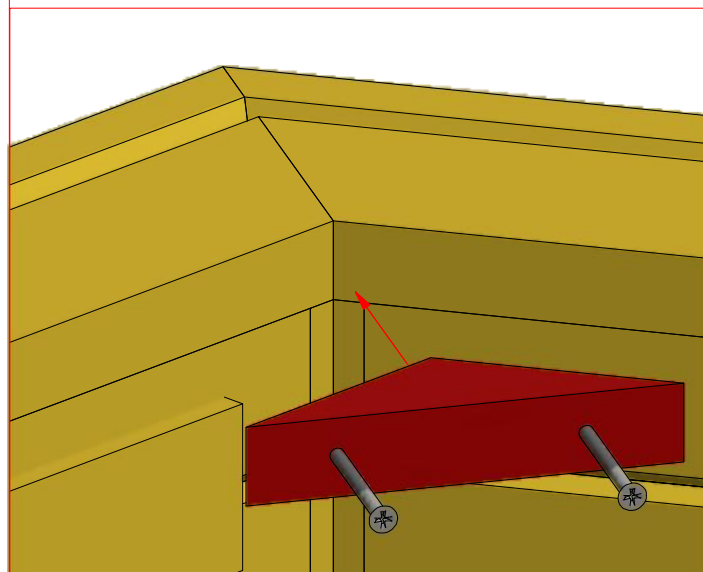

1	S2	4x70	48 pcs

Grill cabin 9.2 m² with extension

Screws

1	S2	4x70	28 pcs
2	S3	3.5x45	42 pcs

Grill cabin 9.2 m² with extension

Screws

1	S2	4x70	56 pcs

Grill cabin 9.2 m² with extension