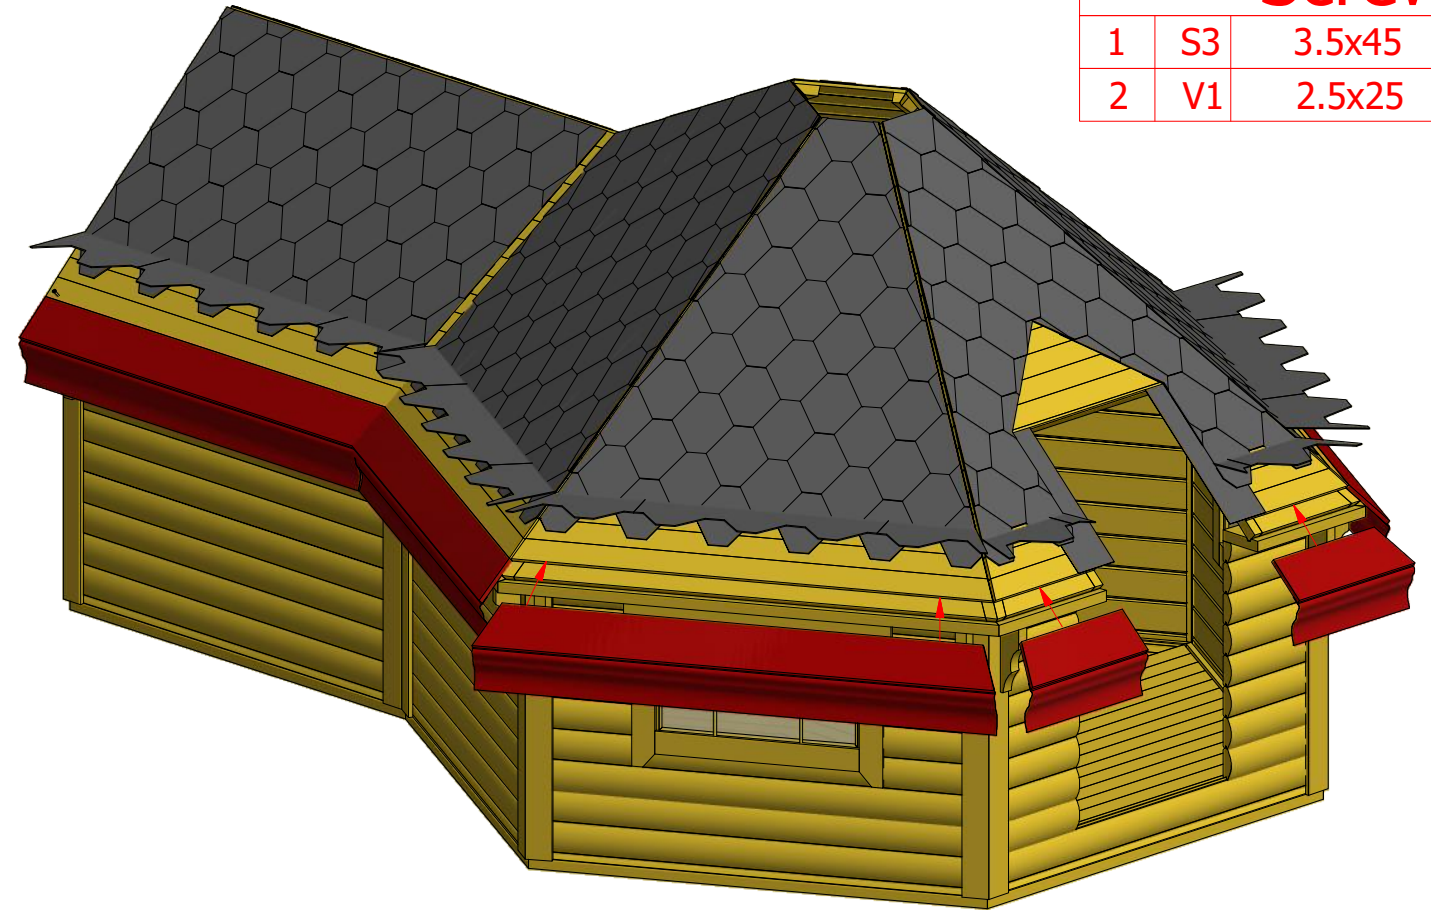

Grill cabin 9.2 m² with extension

Screws

1	S3	3.5x45	28 pcs
2	V1	2.5x25