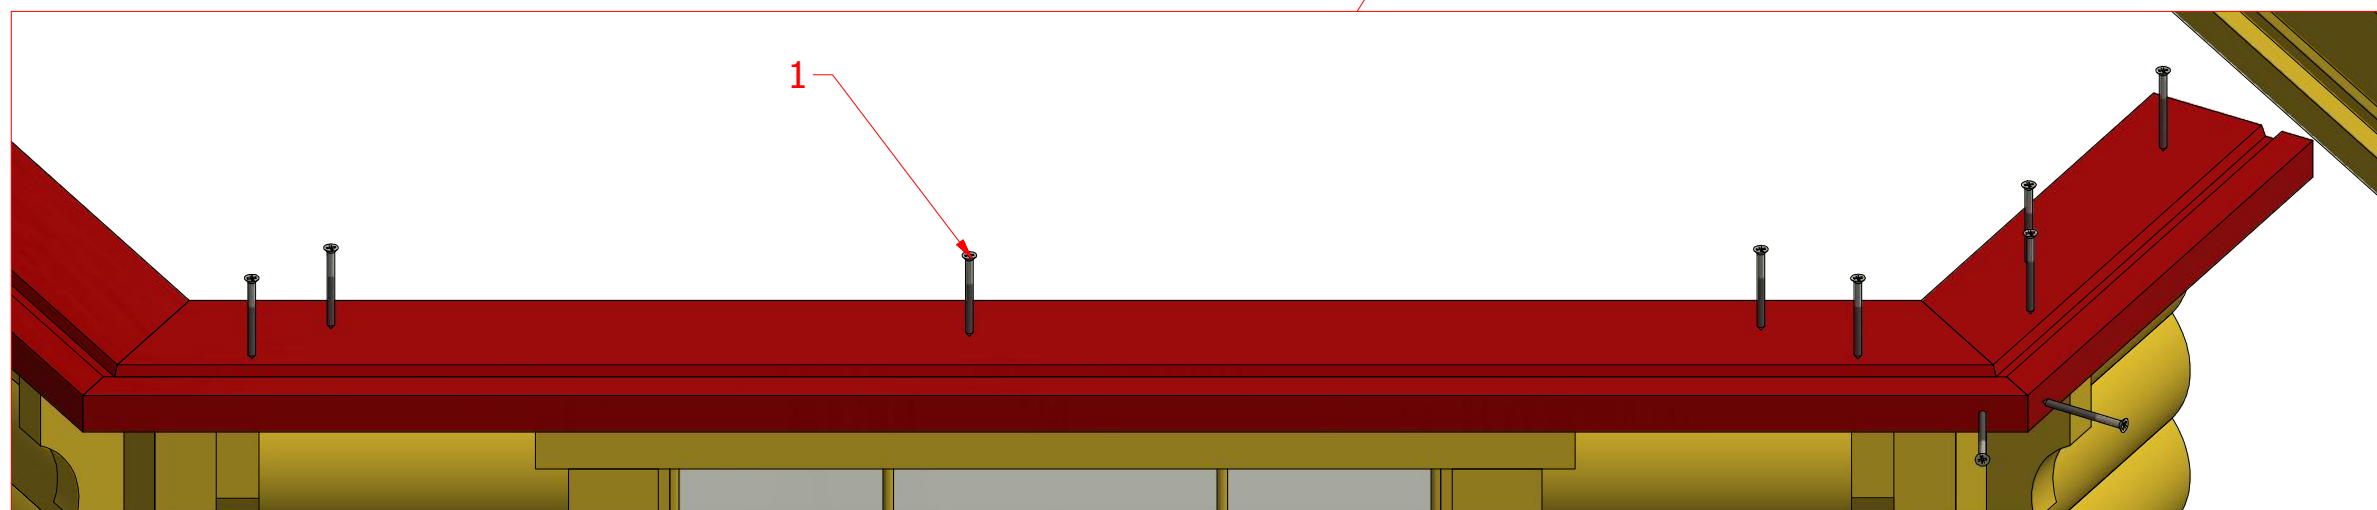

1	S2	4x70	48 pcs

Grill cabin 9.2 m² with extension

Screws

1	S2	4x70	28 pcs
2	S3	3.5x45	42 pcs

Grill cabin 9.2 m² with extension

Screws

1	S2	4x70	56 pcs

Grill cabin 9.2 m² with extension