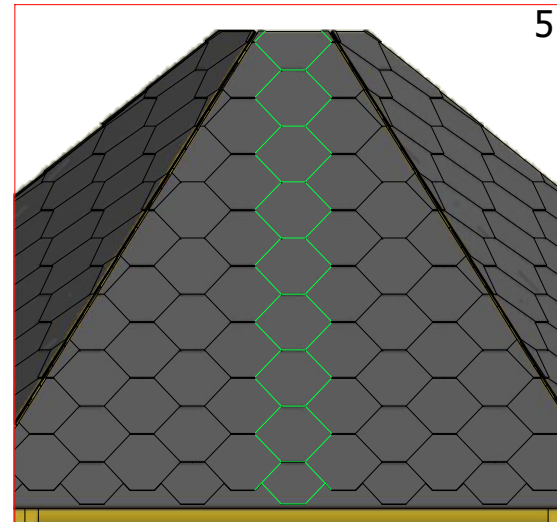

Grill cabin 9.2 m² with extension

Screws

1	S3	3.5x45	28 pcs
2	V1	2.5x25