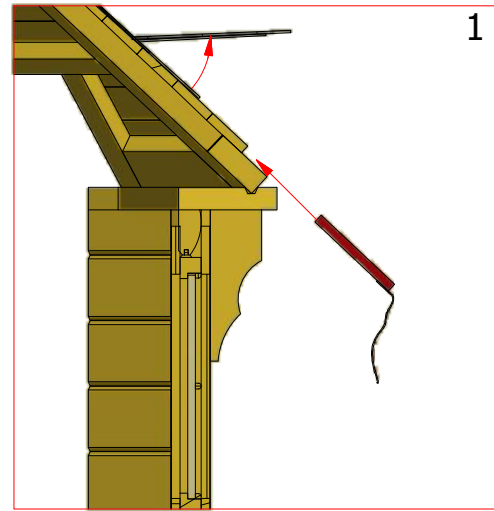

Screws

Grill cabin 9.2 m² with extension

Screws

1	S2	4x70	2 pcs

Grill cabin 9.2 m² with extension

Screws

1	S2	4x70	50 pcs

Grill cabin 9.2 m² with extension

Screws

1	S3	3.5x45	28 pcs
2	V1	2.5x25	

Grill cabin 9.2 m² with extension

Screws

1	S3	3.5x45	32 pcs

Grill cabin 9.2 m² with extension

Screws

1	S2	4x70	66 pcs