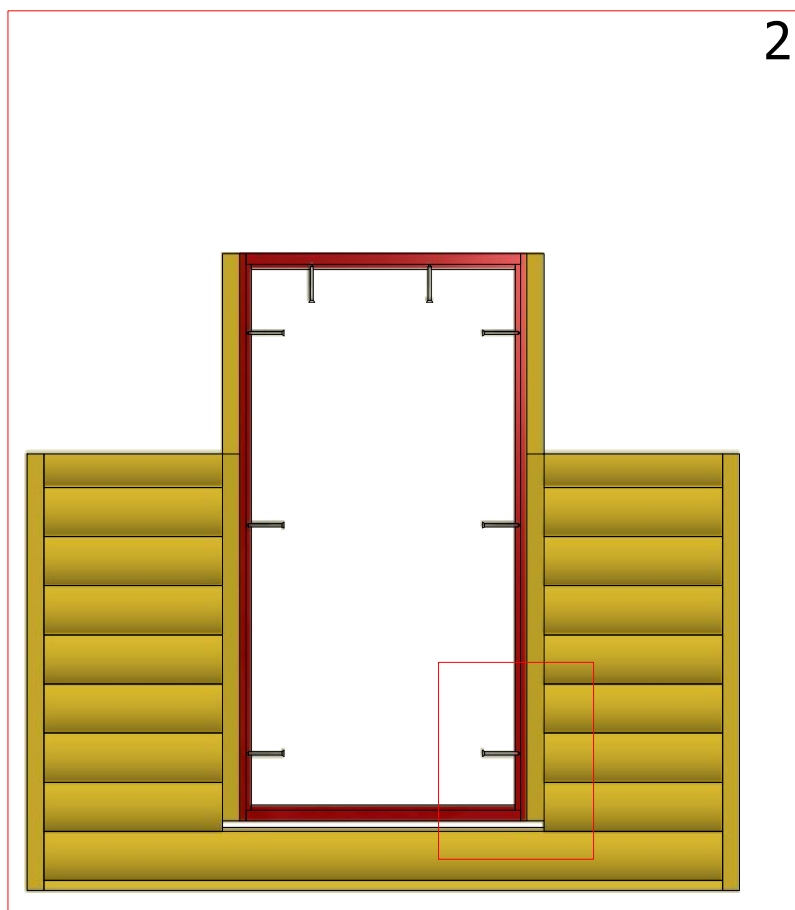

Grill cabin 9.2 m² with extension

Screws

1	S2	4x70	16 pcs

Grill cabin 9.2 m² with extension

Screws

1	S2	4x70	8 pcs
2	S3	3.5x45	4 pcs

Grill cabin 9.2 m² with extension

Screws

1	S2	4x70	8 pcs

Grill cabin 9.2 m² with extension

Screws

1	S3	3.5x45	77 pcs

Grill cabin 9.2 m² with extension

Screws

1	S3	3.5x45	36 pcs

Grill cabin 9.2 m² with extension