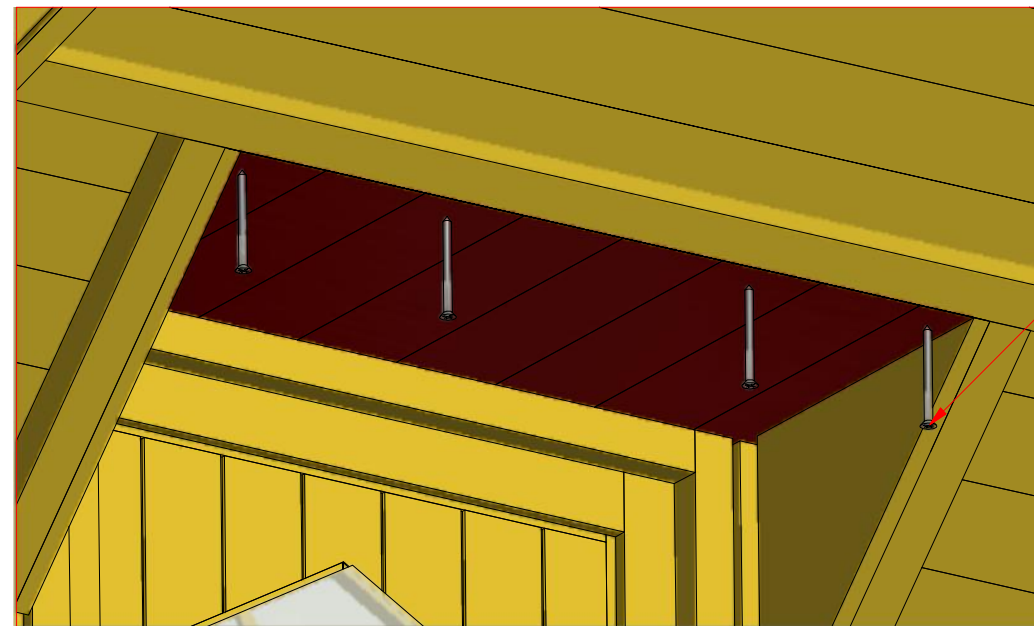

Grill cabin 9.2 m² with extension

Screws

1	S2	4x70	16 pcs