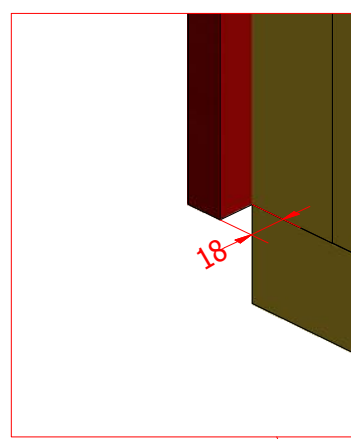

Grill cabin 9.2 m² with extension

Grill cabin 9.2 m² with extension

Grill cabin 9.2 m² with extension

Grill cabin 9.2 m² with extension

Screws			
1	S1	5x100	16 pcs

1

Grill cabin 9.2 m² with extension

Screws

1	S2	4x70	48 pcs

Grill cabin 9.2 m² with extension

Screws

1	S2	4x70	28 pcs
2	S3	3.5x45	42 pcs

Grill cabin 9.2 m² with extension

Screws

1	S2	4x70	56 pcs

Grill cabin 9.2 m² with extension