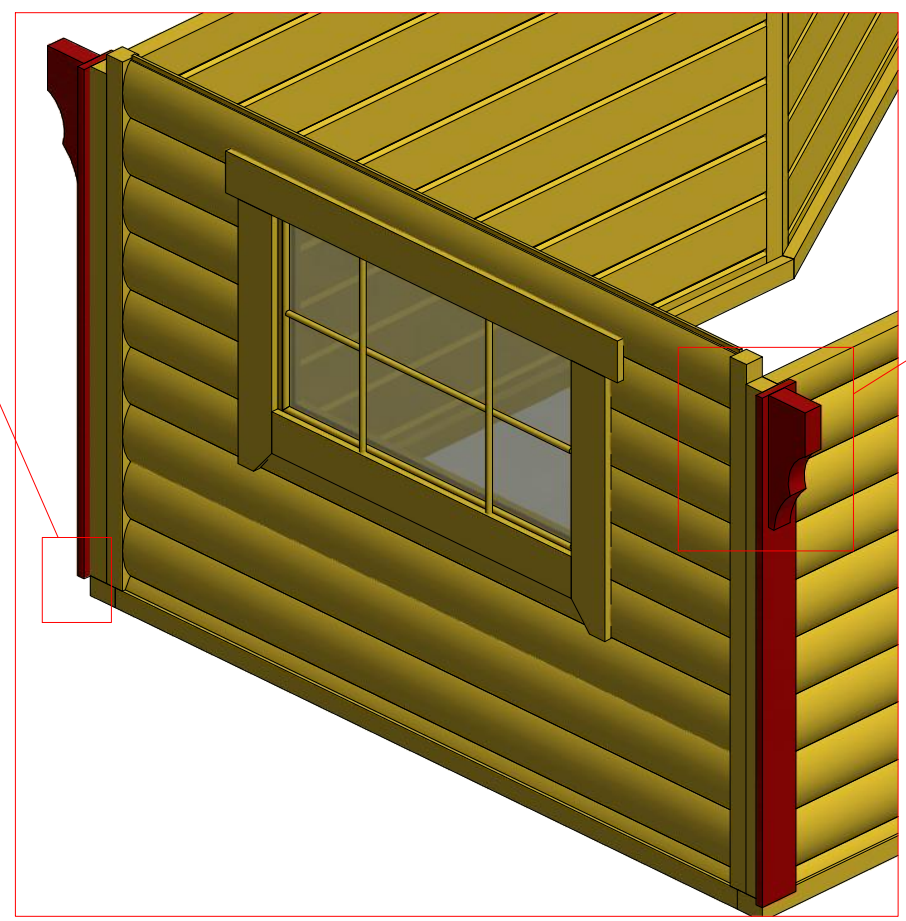

Grill cabin 9.2 m² with extension

Grill cabin 9.2 m² with extension

Grill cabin 9.2 m² with extension

Grill cabin 9.2 m² with extension

Screws			
1	S1	5x100	16 pcs

1

Grill cabin 9.2 m² with extension

Screws

1	S2	4x70	48 pcs

Grill cabin 9.2 m² with extension

Screws

1	S2	4x70	28 pcs
2	S3	3.5x45	42 pcs

Grill cabin 9.2 m² with extension

Screws

1	S2	4x70	56 pcs

Grill cabin 9.2 m² with extension