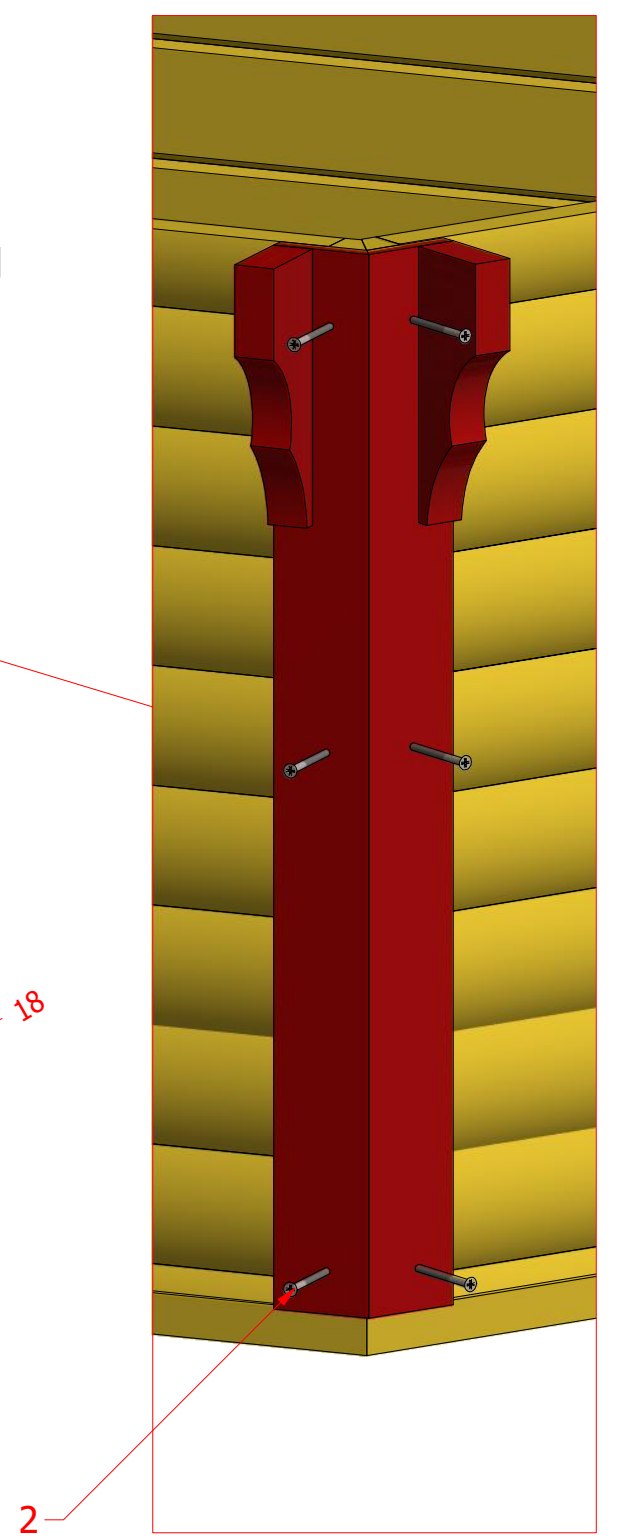

Grill cabin 9.2 m² with extension

Grill cabin 9.2 m² with extension

Grill cabin 9.2 m² with extension

Grill cabin 9.2 m² with extension

Screws			
1	S1	5x100	16 pcs

1

Grill cabin 9.2 m² with extension

Screws

1	S2	4x70	48 pcs

Grill cabin 9.2 m² with extension

Screws

1	S2	4x70	28 pcs
2	S3	3.5x45	42 pcs

Grill cabin 9.2 m² with extension

Screws

1	S2	4x70	56 pcs

Grill cabin 9.2 m² with extension