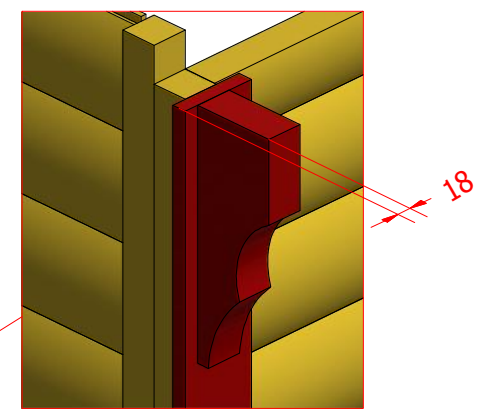

Grill cabin 9.2 m² with extension

Grill cabin 9.2 m² with extension

Grill cabin 9.2 m² with extension

Grill cabin 9.2 m² with extension

Screws			
1	S1	5x100	16 pcs

1

Grill cabin 9.2 m² with extension

Screws

1	S2	4x70	48 pcs

Grill cabin 9.2 m² with extension

Screws

1	S2	4x70	28 pcs
2	S3	3.5x45	42 pcs

Grill cabin 9.2 m² with extension

Screws

1	S2	4x70	56 pcs

Grill cabin 9.2 m² with extension