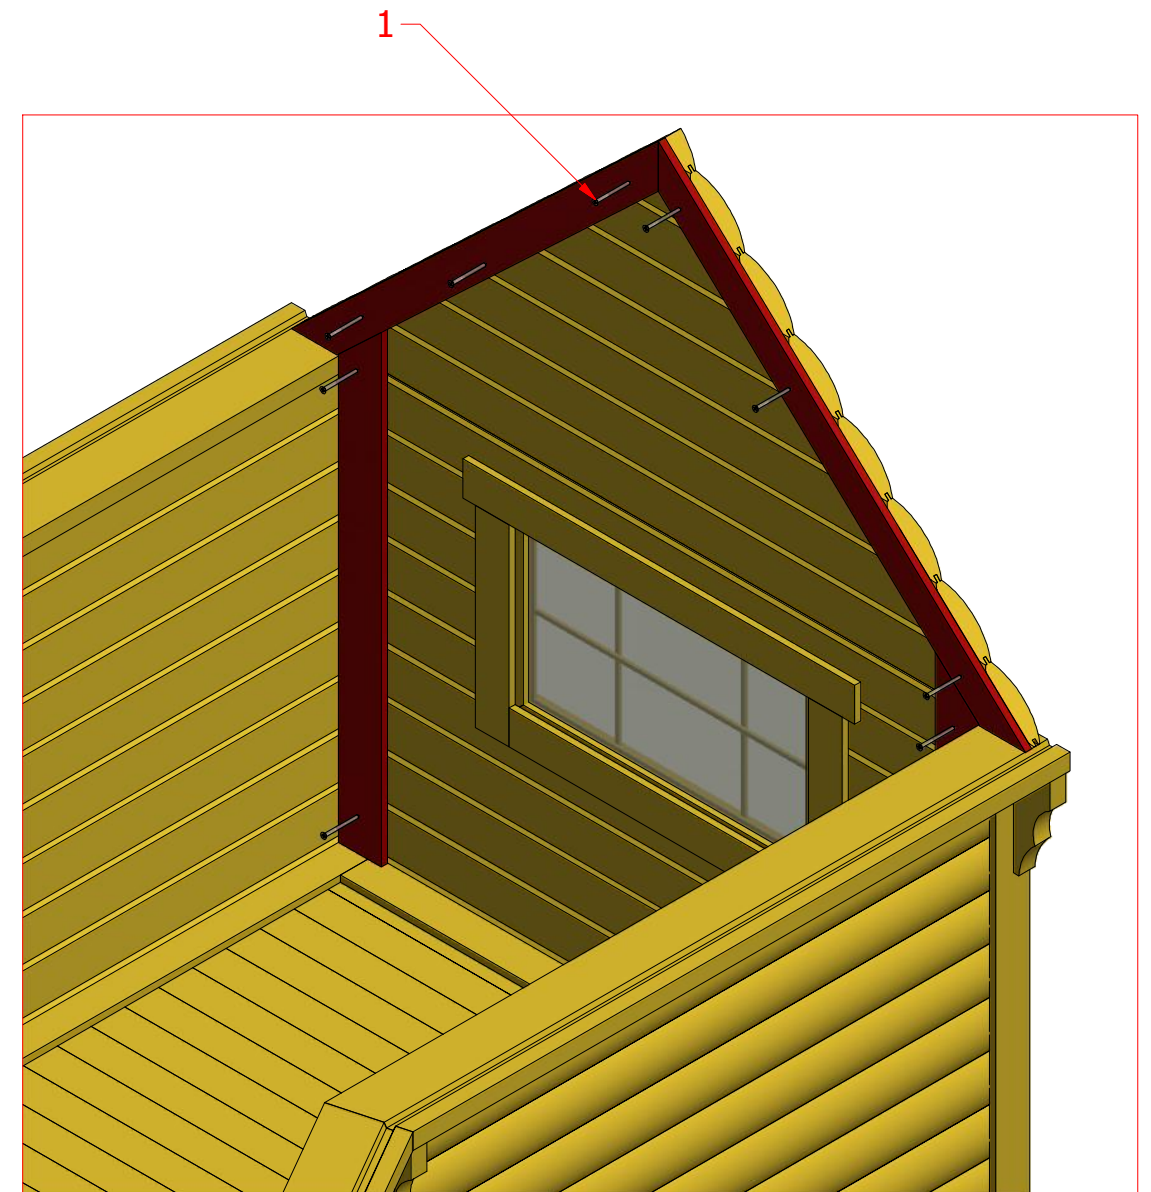

Grill cabin 9.2 m² with extension

Screws

1	S2	4x70	16 pcs

Grill cabin 9.2 m² with extension

Screws

1	S2	4x70	8 pcs
2	S3	3.5x45	4 pcs

Grill cabin 9.2 m² with extension

Screws

1	S2	4x70	8 pcs

Grill cabin 9.2 m² with extension

Screws

1	S3	3.5x45	77 pcs

Grill cabin 9.2 m² with extension

Screws

1	S3	3.5x45	36 pcs

Grill cabin 9.2 m² with extension