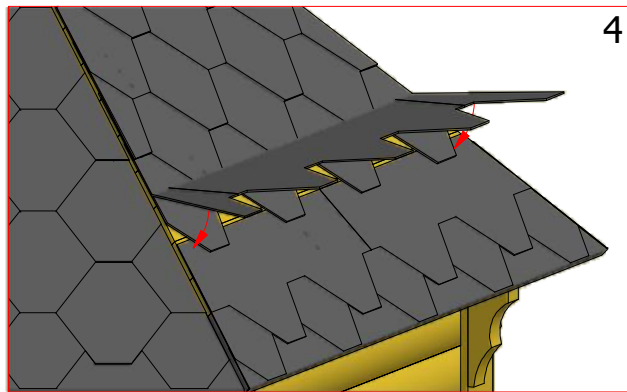

Grill cabin 9.2 m² with extension

Screws

1	S3	3.5x45	28 pcs
2	V1	2.5x25