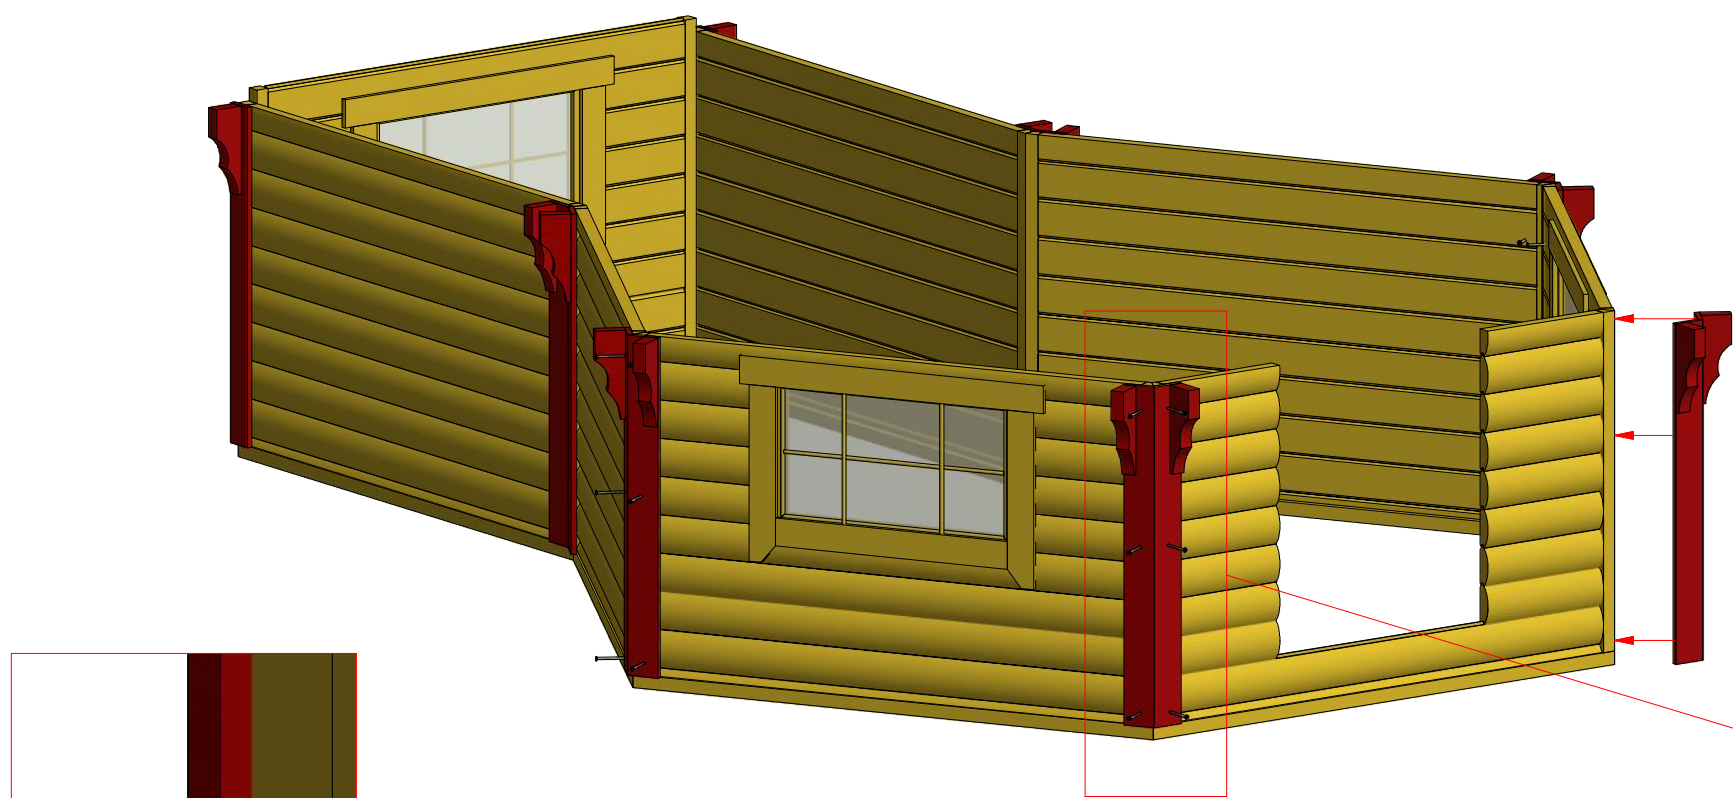

Grill cabin 9.2 m² with extension

Grill cabin 9.2 m² with extension

Grill cabin 9.2 m² with extension

Grill cabin 9.2 m² with extension

Screws			
1	S1	5x100	16 pcs

1

Grill cabin 9.2 m² with extension

Screws

1	S2	4x70	48 pcs

Grill cabin 9.2 m² with extension

Screws

1	S2	4x70	28 pcs
2	S3	3.5x45	42 pcs

Grill cabin 9.2 m² with extension

Screws

1	S2	4x70	56 pcs

Grill cabin 9.2 m² with extension