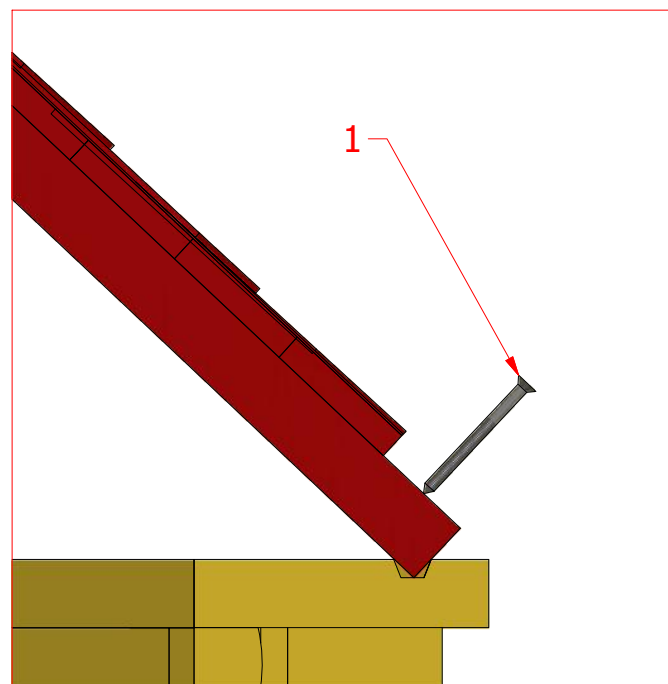

Screws

Grill cabin 9.2 m² with extension

Screws

1	S2	4x70	2 pcs

Grill cabin 9.2 m² with extension

Screws

1	S2	4x70	50 pcs

Grill cabin 9.2 m² with extension