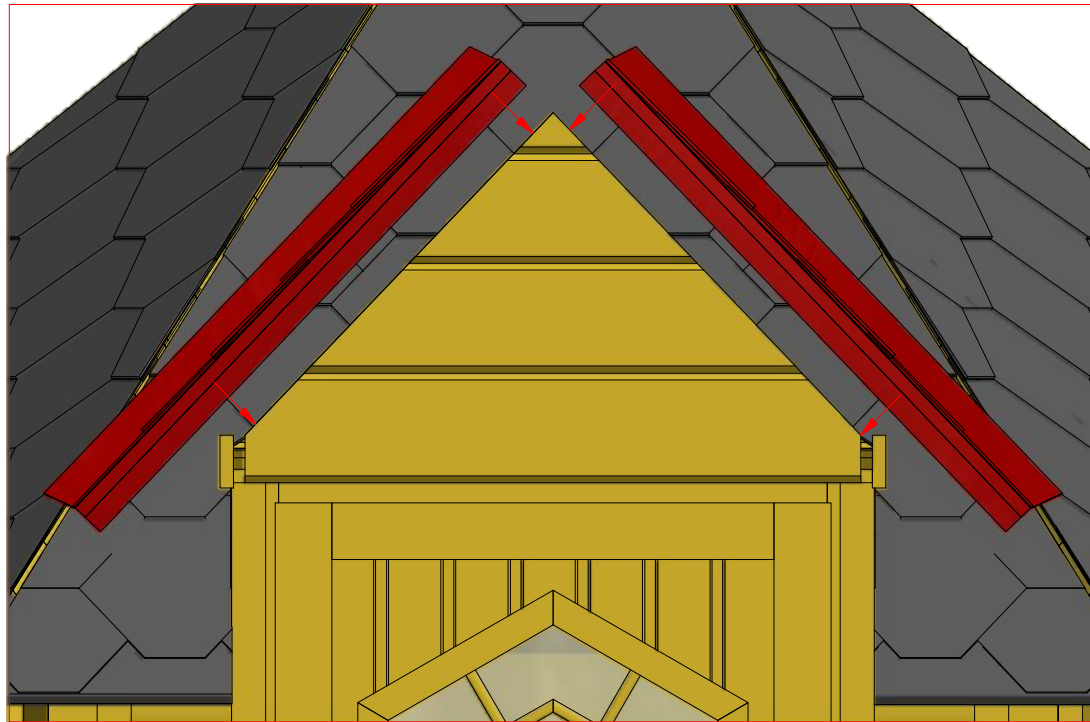

Grill cabin 9.2 m² with extension

Screws

1	S2	4x70	16 pcs

Grill cabin 9.2 m² with extension

Screws

1	S2	4x70	8 pcs
2	S3	3.5x45	4 pcs

Grill cabin 9.2 m² with extension

Screws