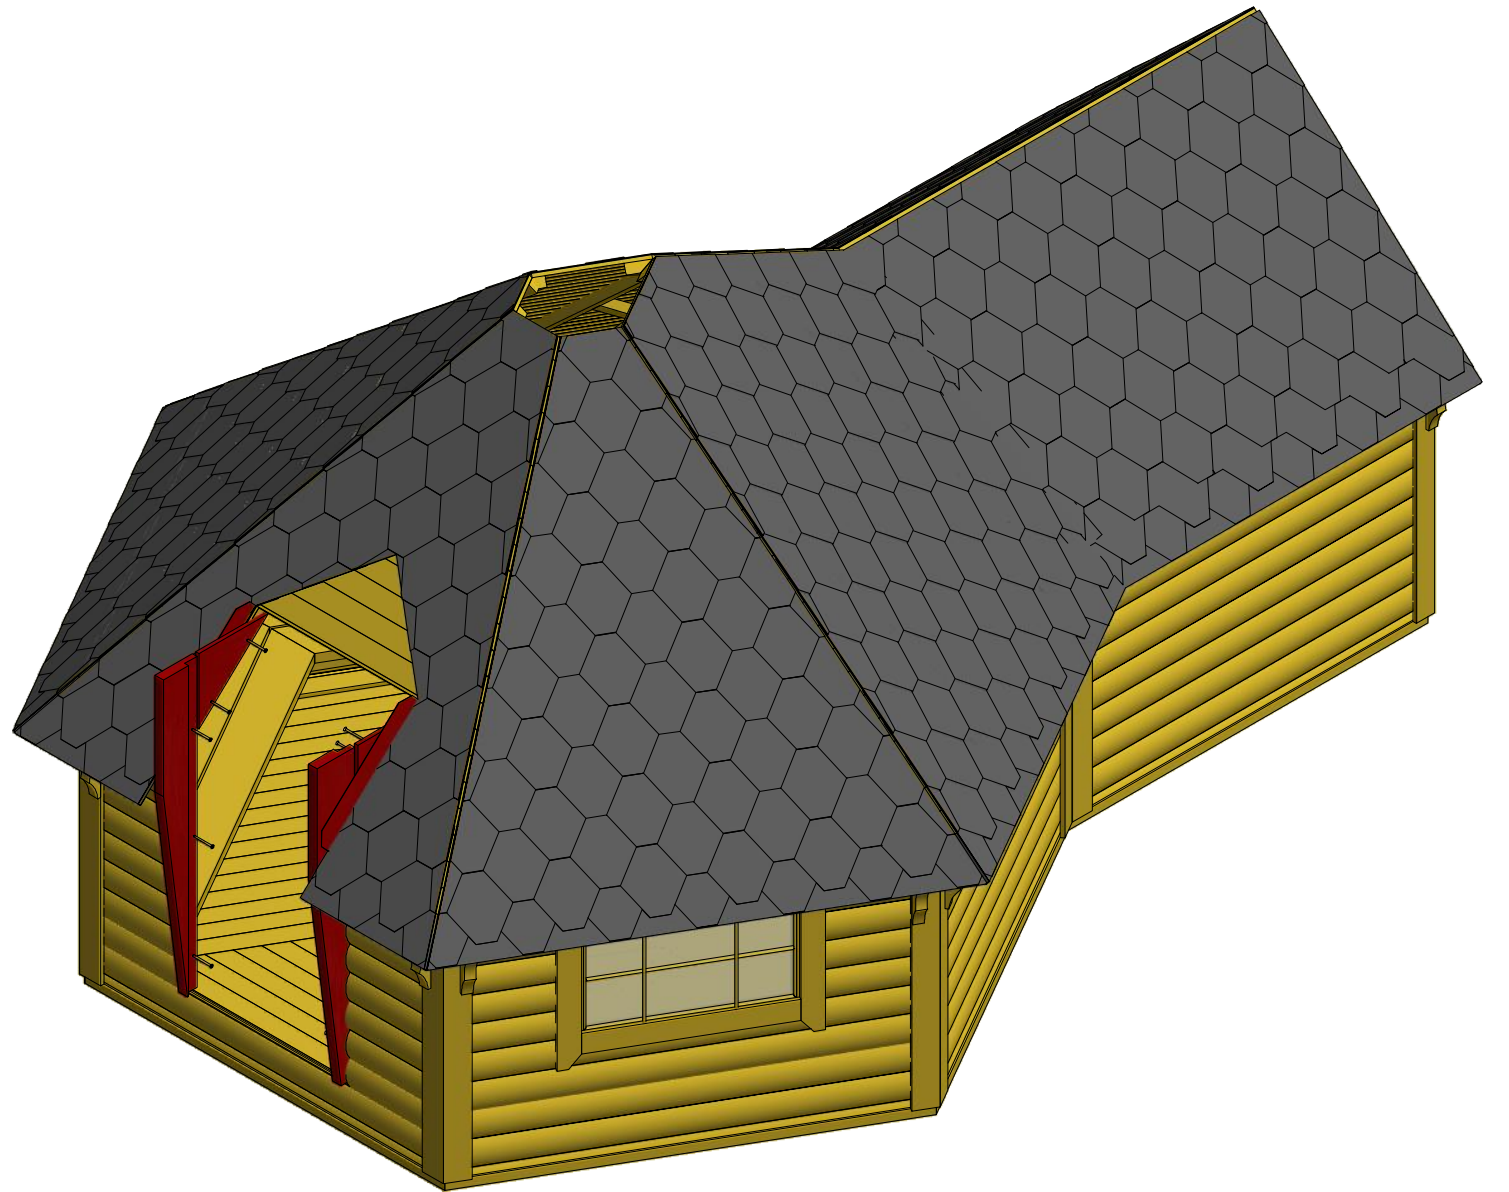

Grill cabin 9.2 m² with extension

Screws

1	S2	4x70	32 pcs

Grill cabin 9.2 m² with extension

Screws

1	S2	4x70	10 pcs

Grill cabin 9.2 m² with extension

Screws