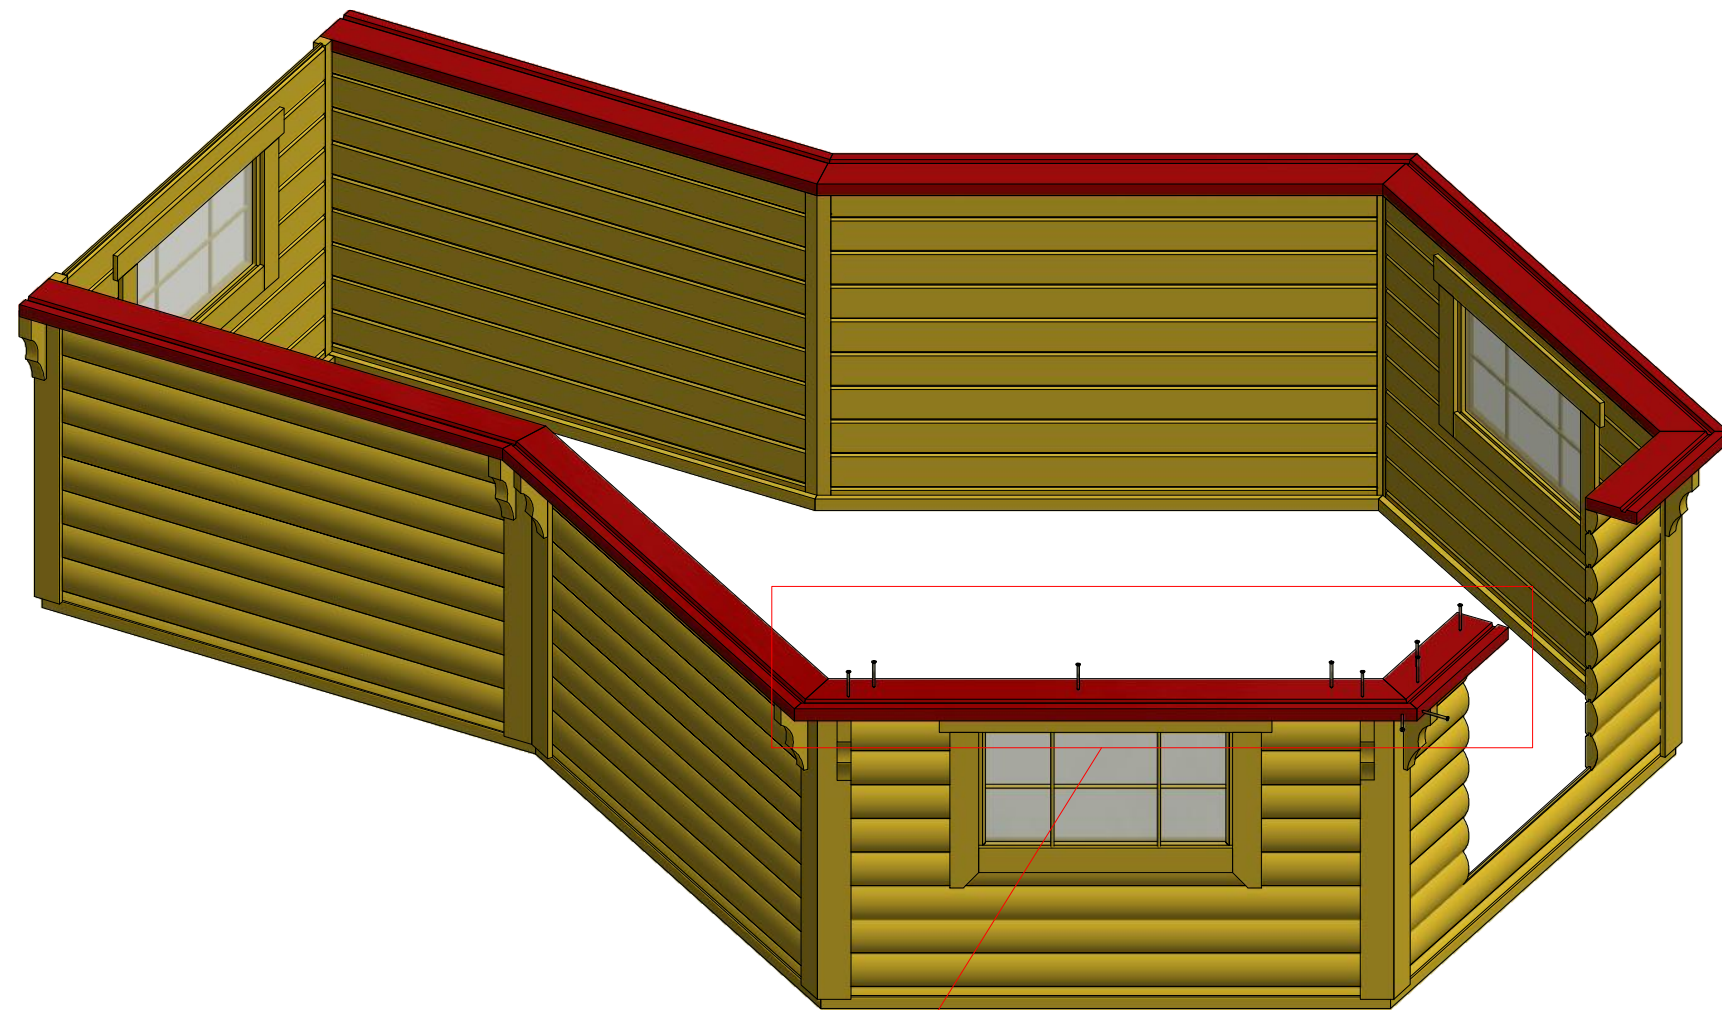

Grill cabin 9.2 m² with extension

Grill cabin 9.2 m² with extension

Grill cabin 9.2 m² with extension

Grill cabin 9.2 m² with extension

Screws			
1	S1	5x100	16 pcs

1

Grill cabin 9.2 m² with extension

Screws

1	S2	4x70	48 pcs

Grill cabin 9.2 m² with extension

Screws

1	S2	4x70	28 pcs
2	S3	3.5x45	42 pcs

Grill cabin 9.2 m² with extension

Screws

1	S2	4x70	56 pcs

Grill cabin 9.2 m² with extension