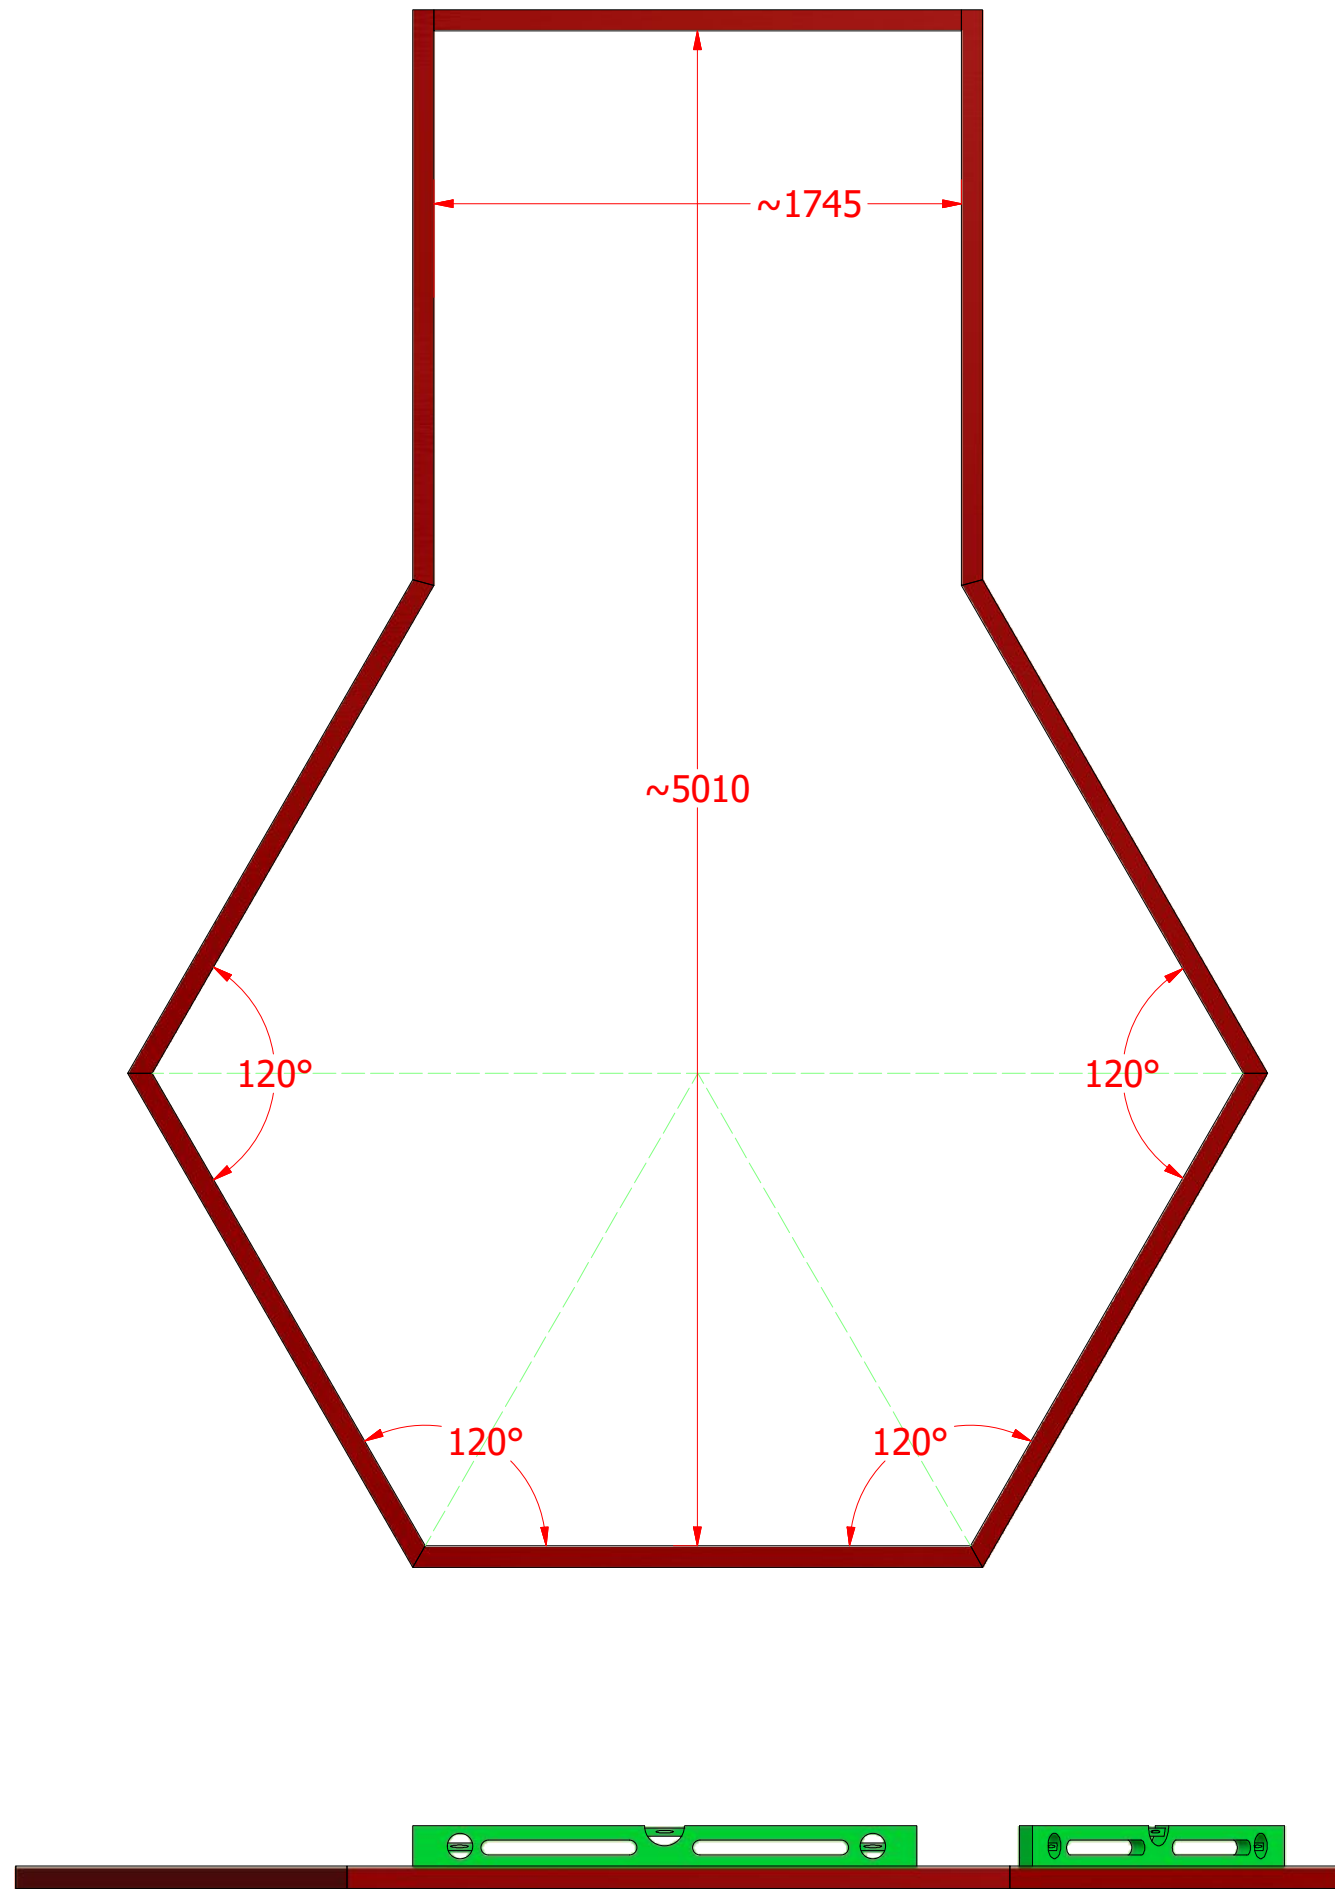

Grill cabin 9.2 m² with extension

Grill cabin 9.2 m² with extension

Grill cabin 9.2 m² with extension

Grill cabin 9.2 m² with extension

Screws			
1	S1	5x100	16 pcs

1

Grill cabin 9.2 m² with extension

Screws