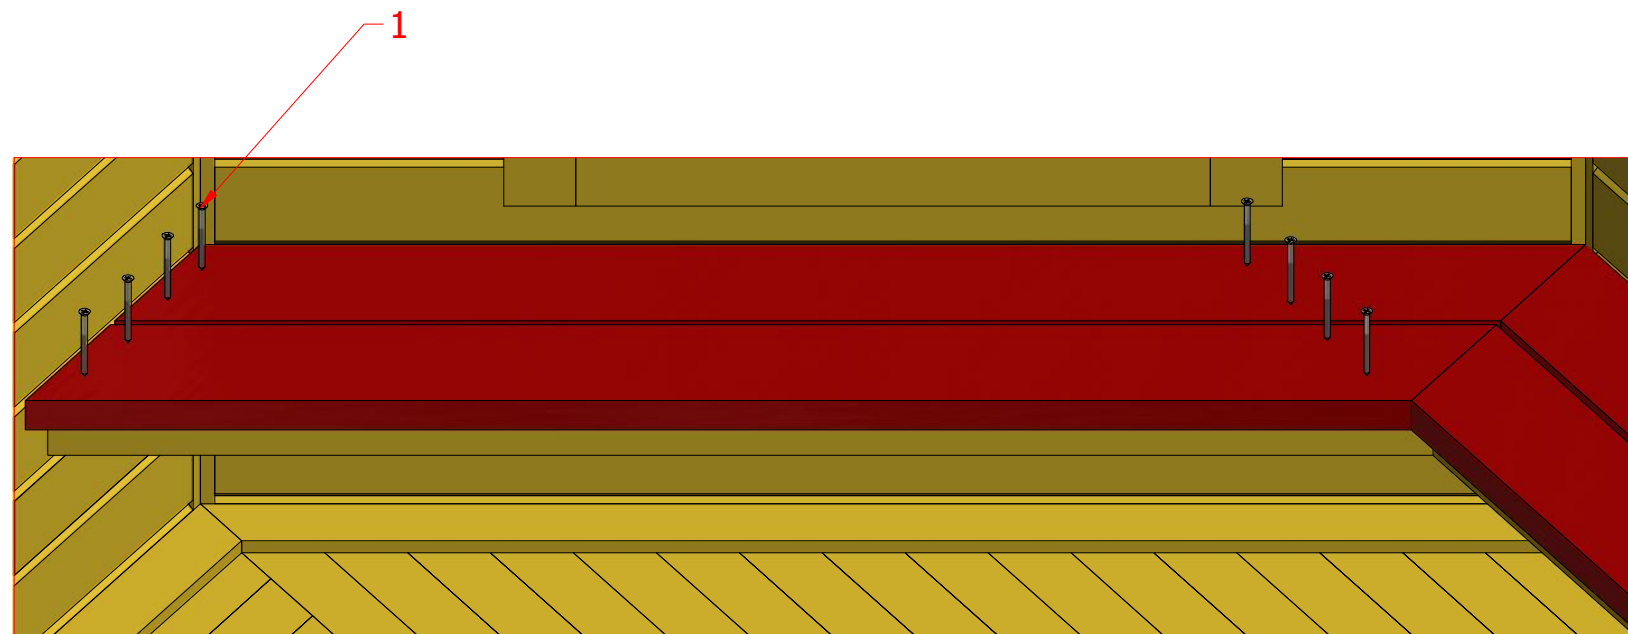

Grill cabin 9.2 m² with extension

Screws

1	S2	4x70	32 pcs