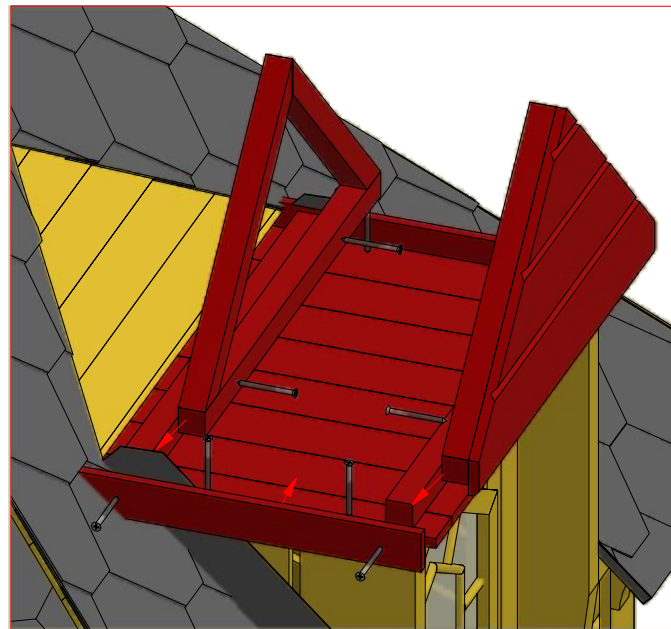

Grill cabin 9.2 m² with extension

Screws

1	S2	4x70	32 pcs

Grill cabin 9.2 m² with extension

Screws

1	S2	4x70	10 pcs

Grill cabin 9.2 m² with extension

Screws

Grill cabin 9.2 m² with extension

Screws

1	S2	4x70	16 pcs

Grill cabin 9.2 m² with extension

Screws

1	S2	4x70	8 pcs
2	S3	3.5x45	4 pcs

Grill cabin 9.2 m² with extension

Screws