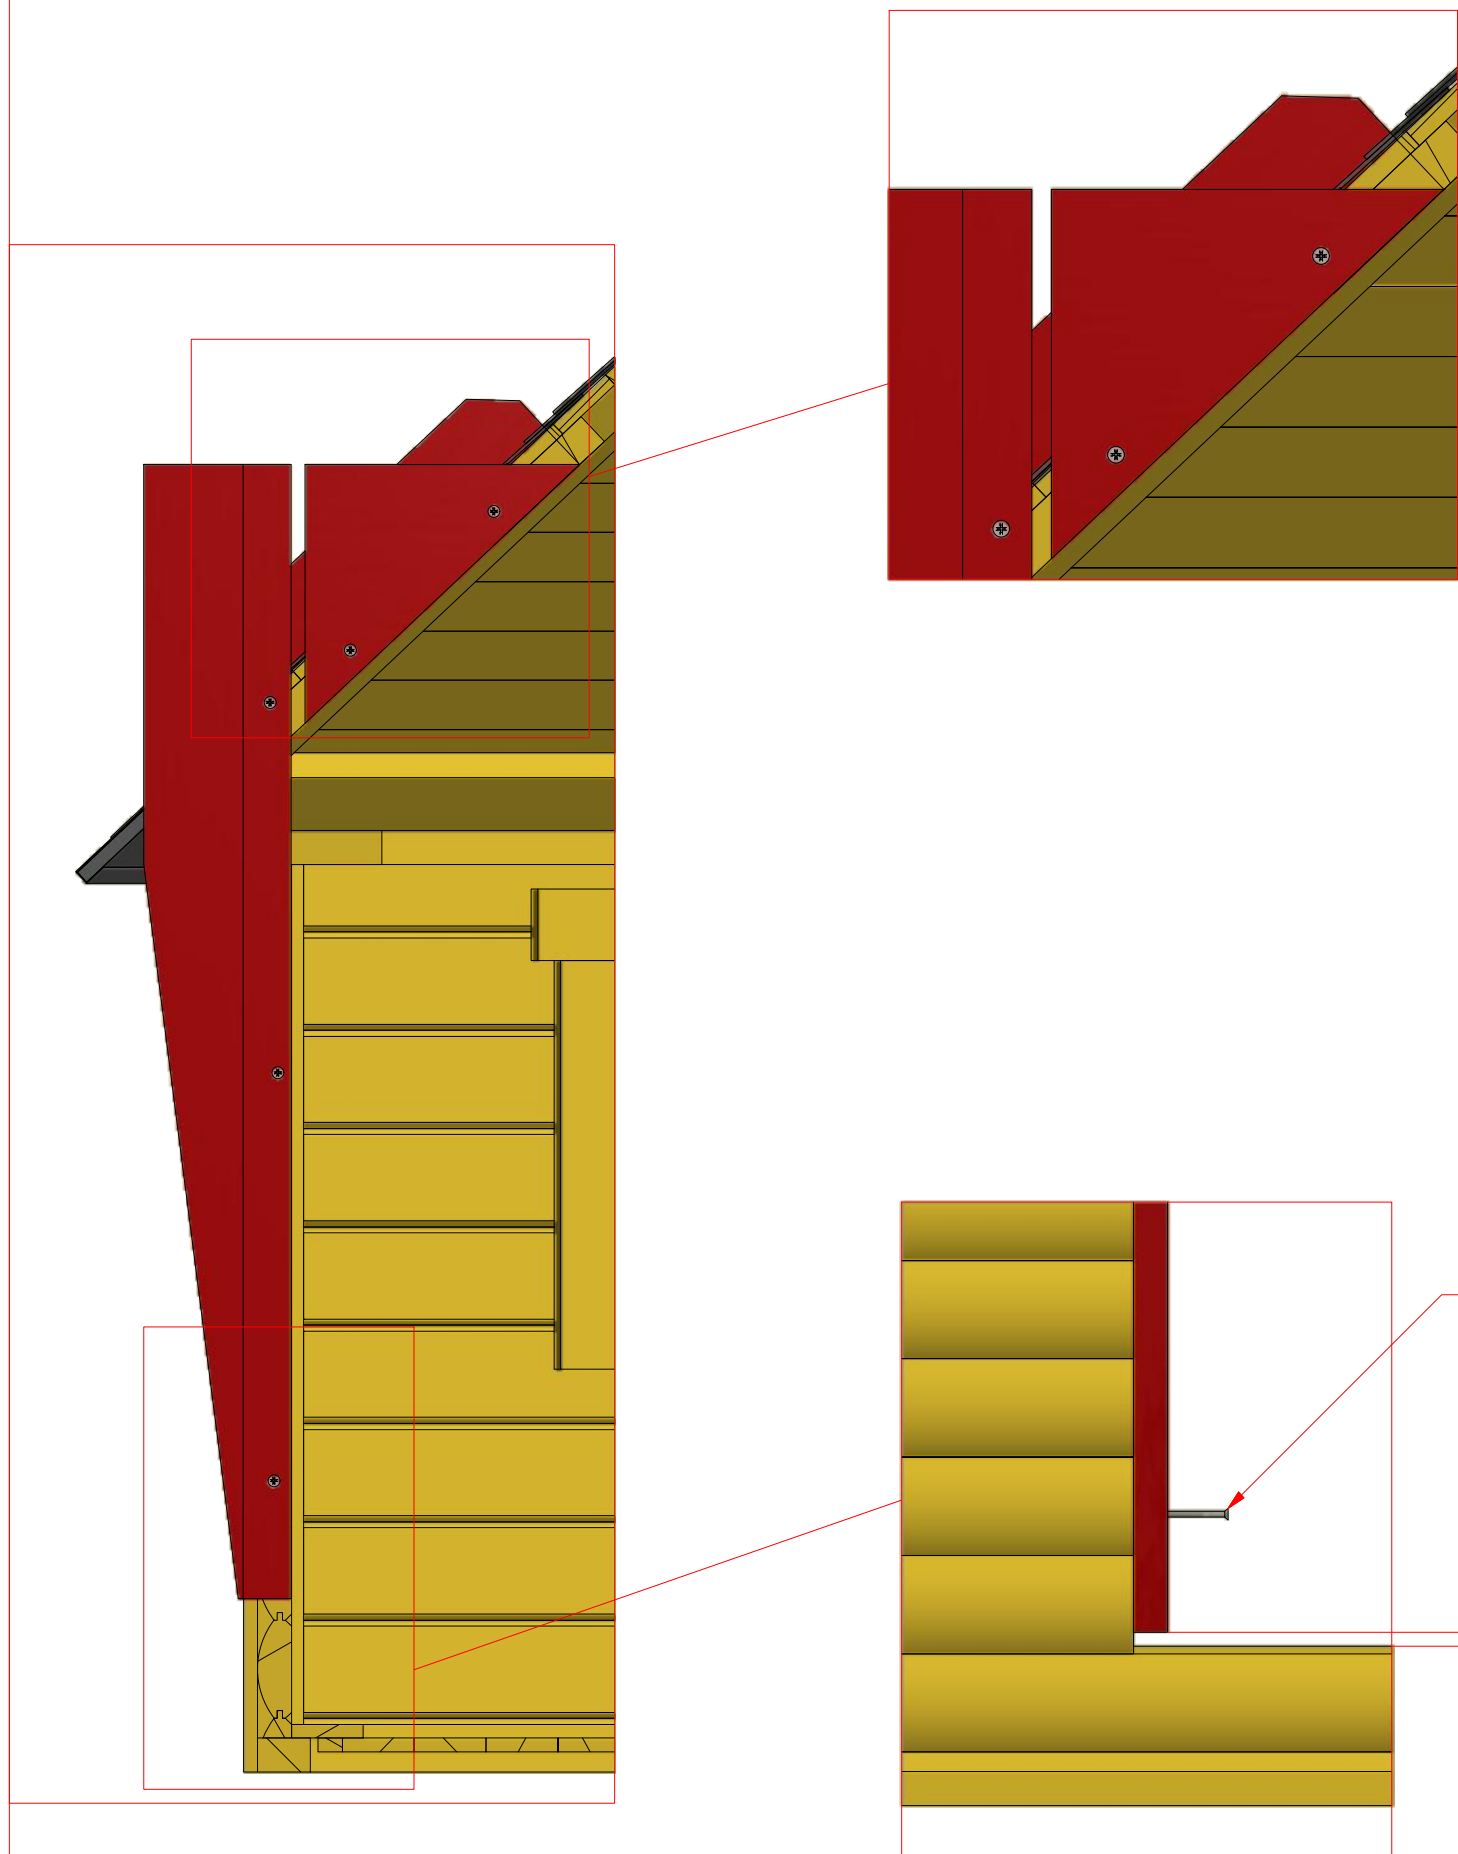

Grill cabin 9.2 m² with extension

Screws

1	S2	4x70	32 pcs

Grill cabin 9.2 m² with extension

Screws

1	S2	4x70	10 pcs

Grill cabin 9.2 m² with extension

Screws