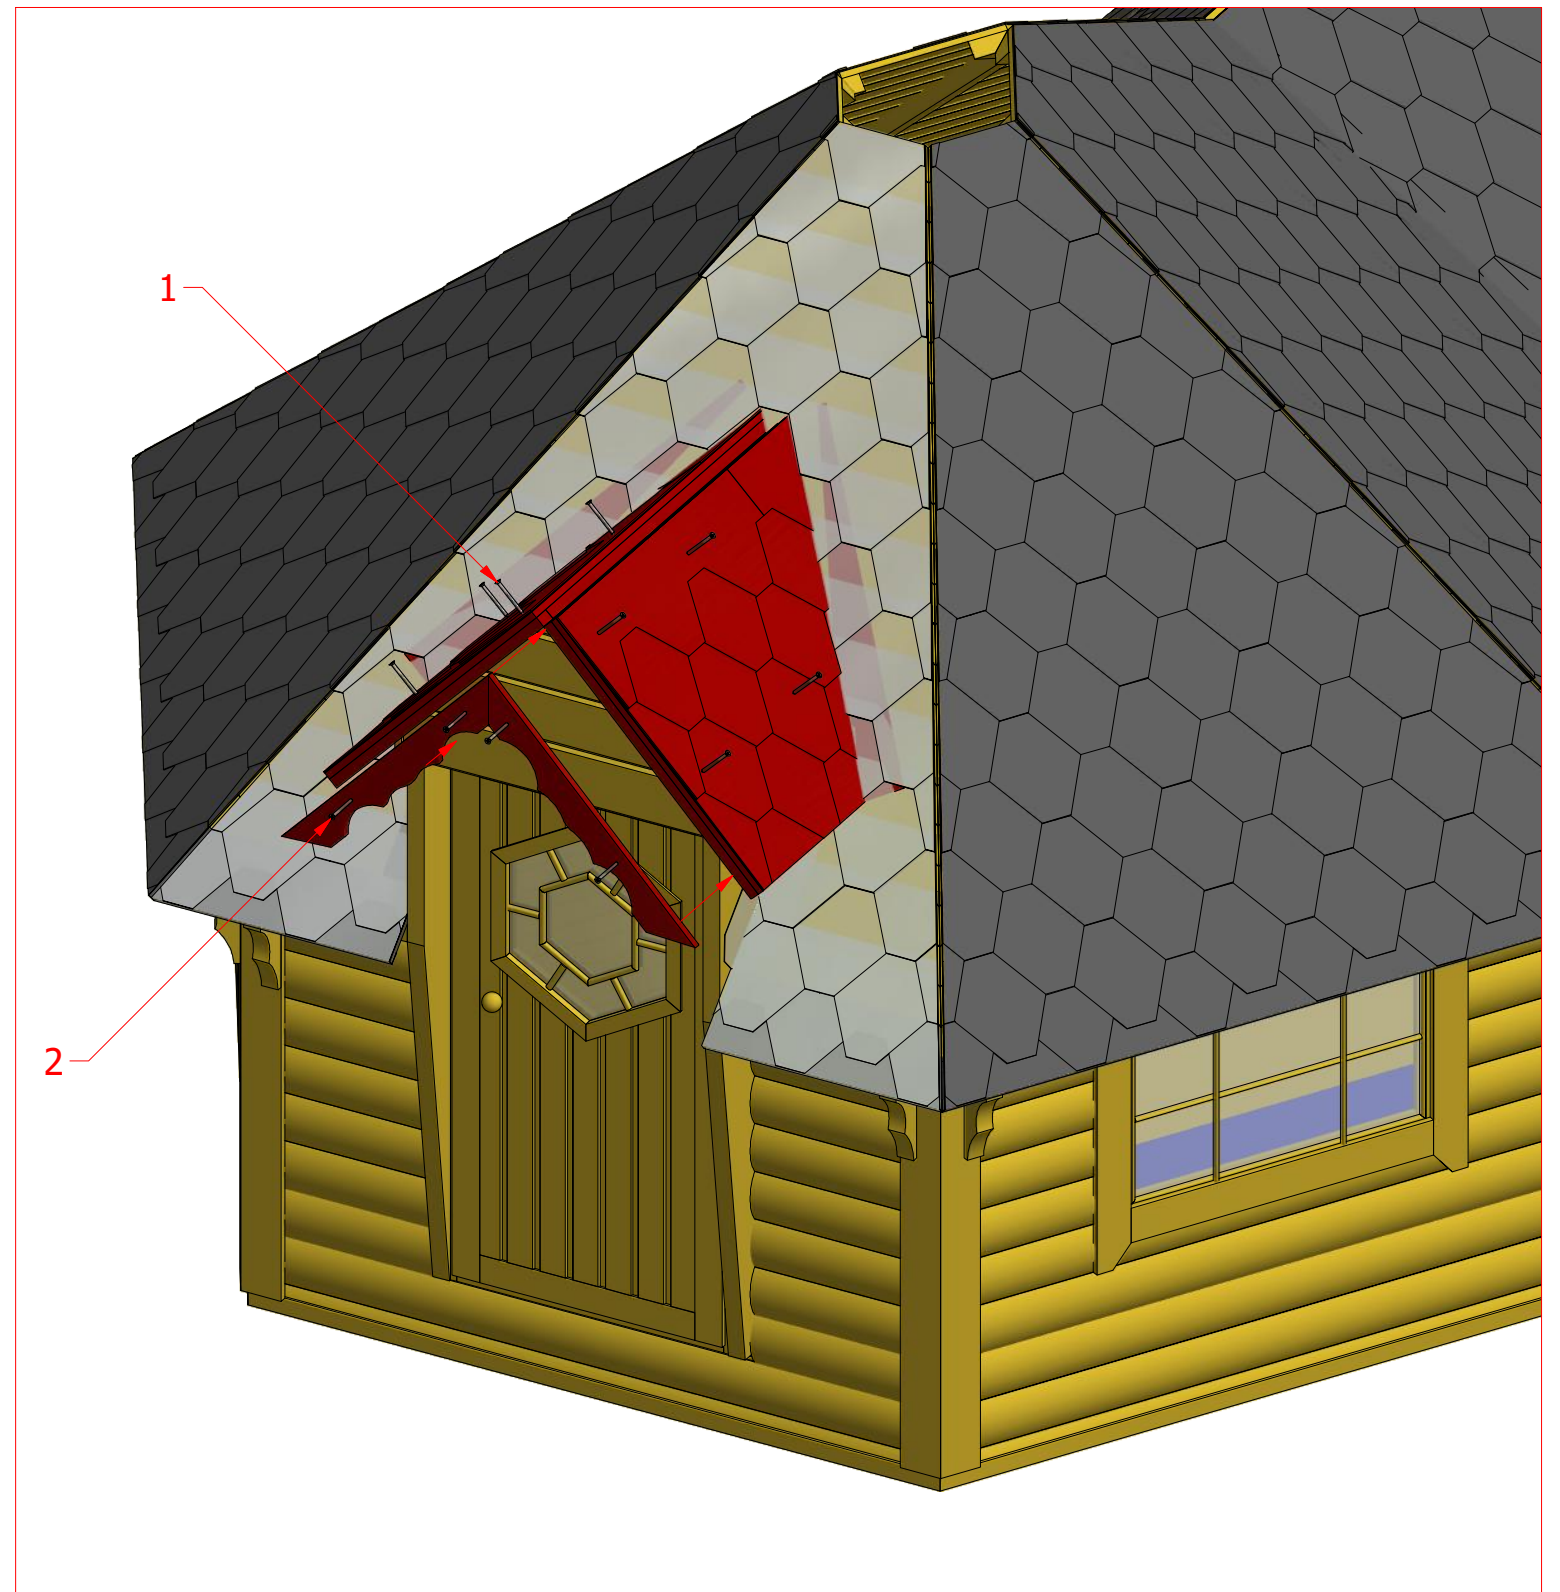

Grill cabin 9.2 m² with extension

Screws

1	S2	4x70	16 pcs

Grill cabin 9.2 m² with extension

Screws

1	S2	4x70	8 pcs
2	S3	3.5x45	4 pcs

Grill cabin 9.2 m² with extension

Screws

1	S2	4x70	8 pcs

Grill cabin 9.2 m² with extension

Screws

1	S3	3.5x45	77 pcs

Grill cabin 9.2 m² with extension

Screws

1	S3	3.5x45	36 pcs

Grill cabin 9.2 m² with extension