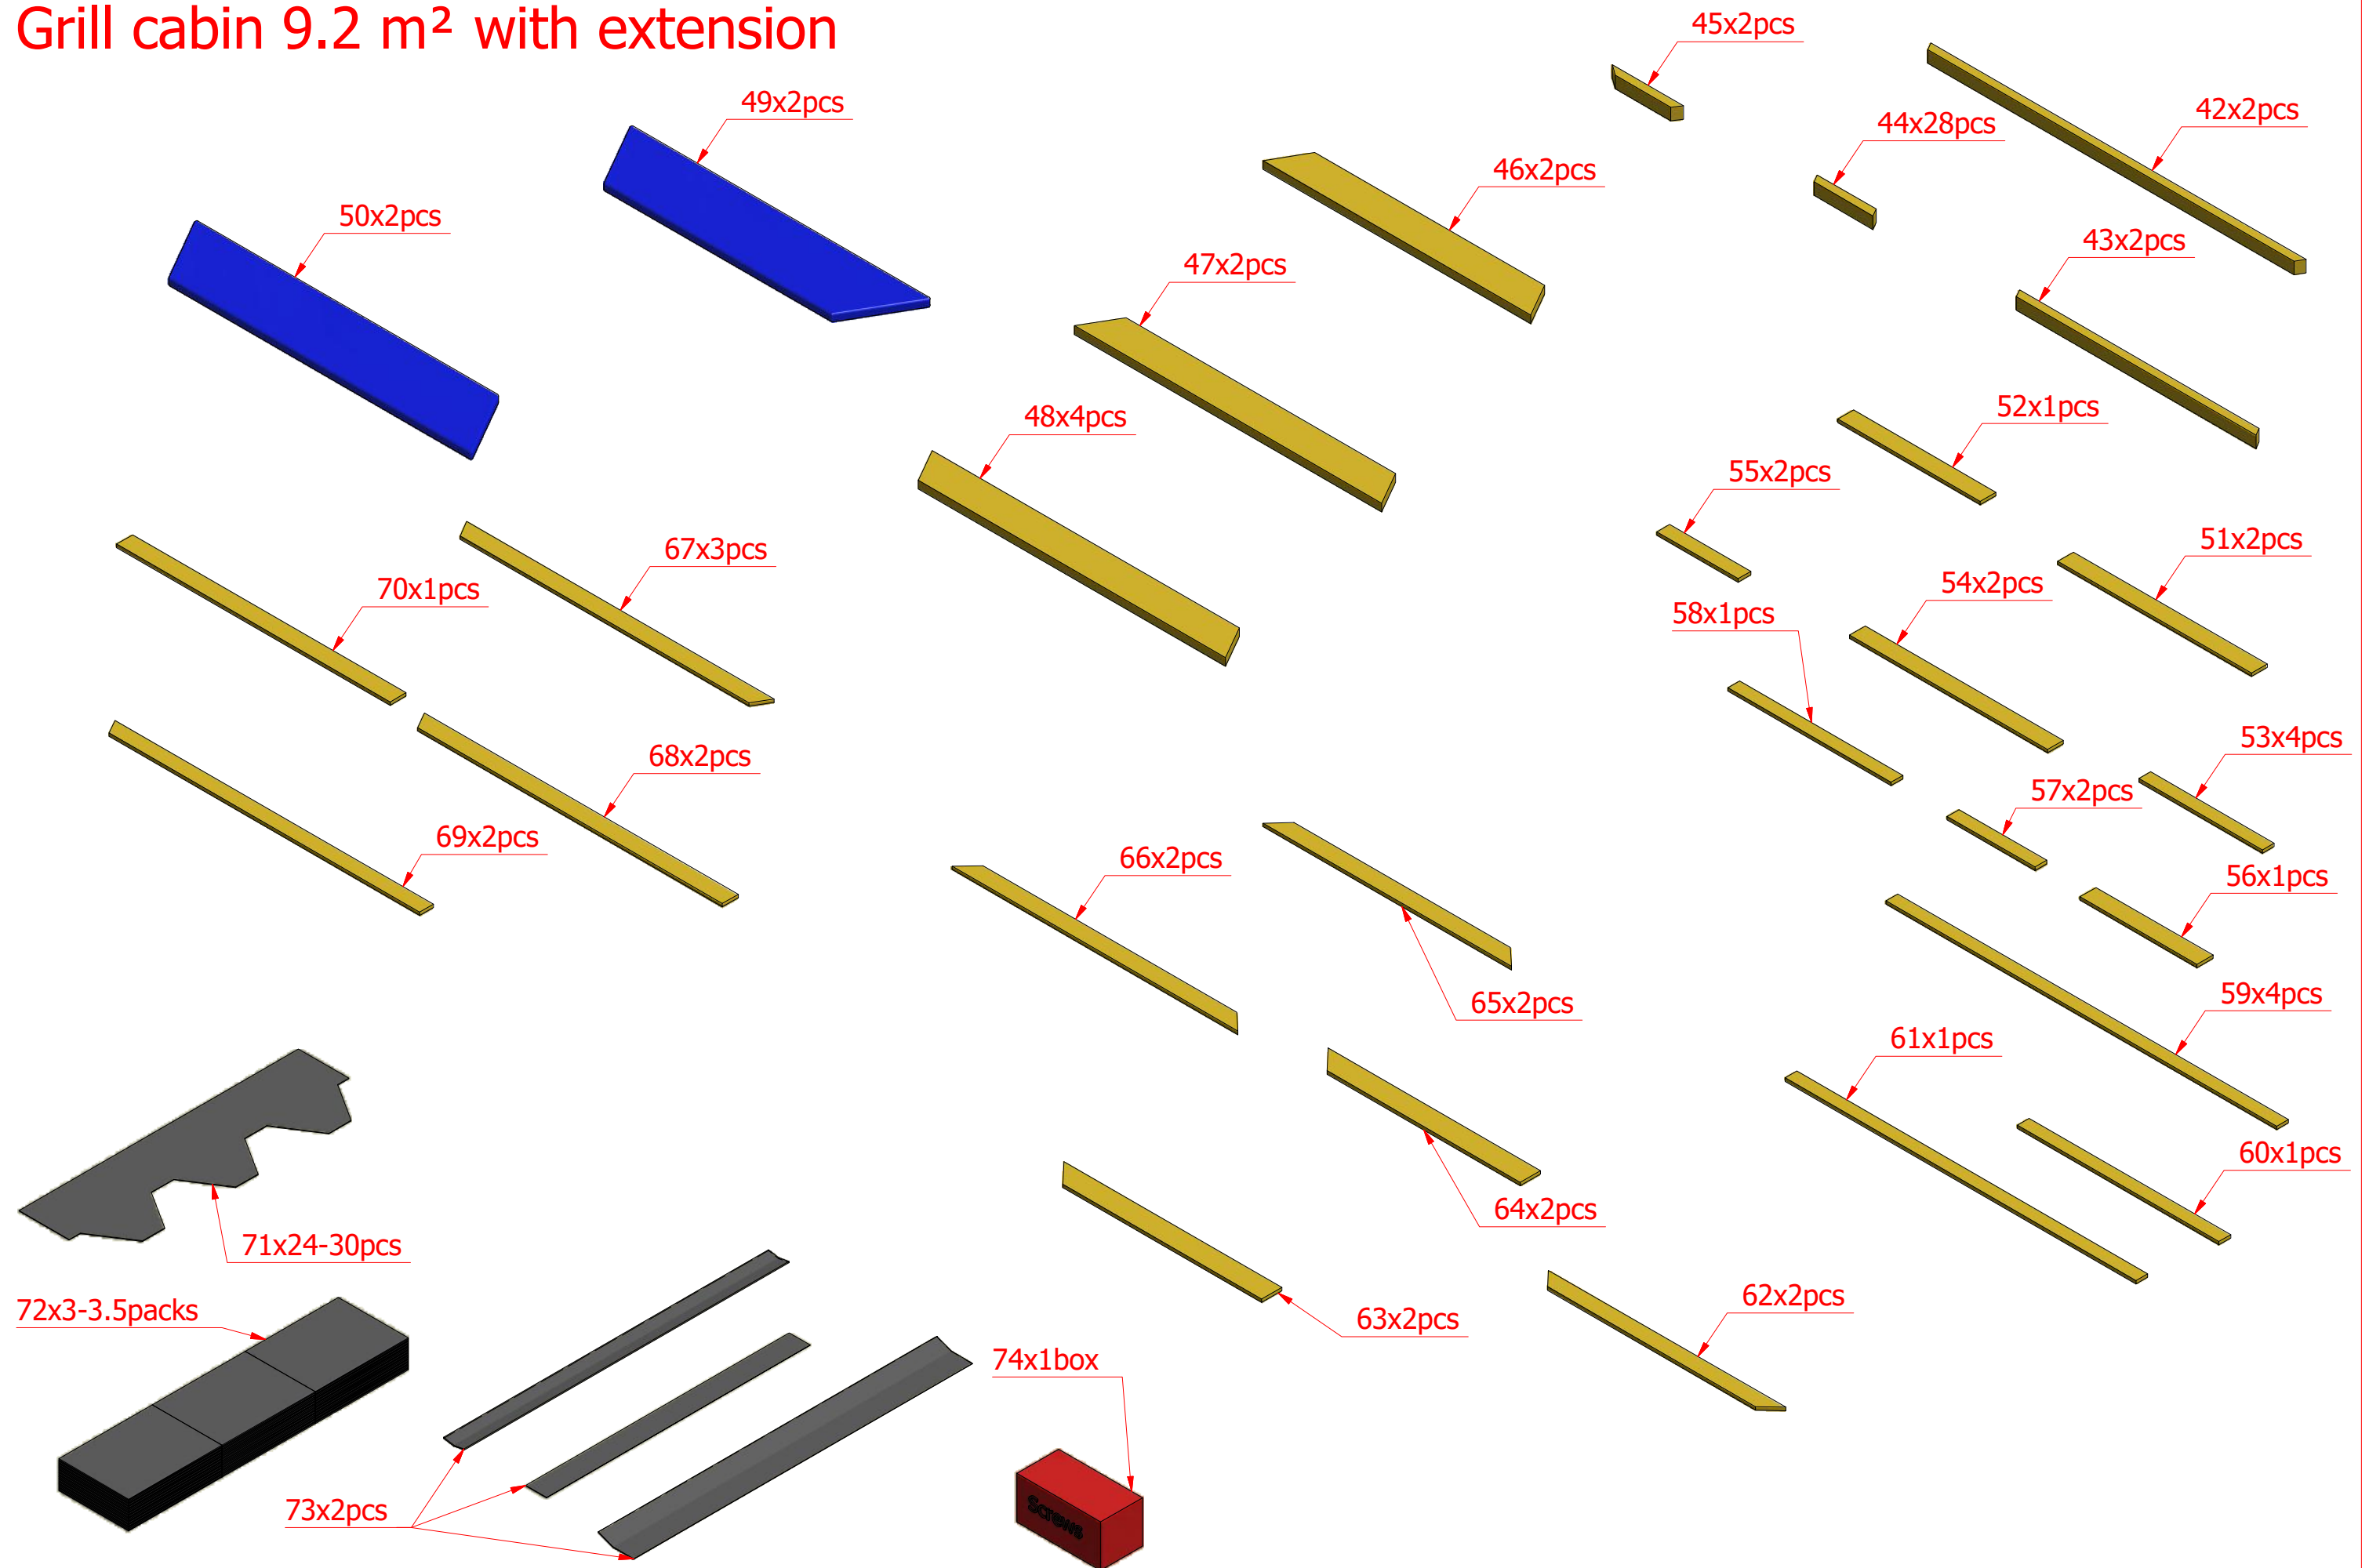

Grill cabin 9.2 m² with extension

Grill cabin 9.2 m² with extension

Grill cabin 9.2 m² with extension

Grill cabin 9.2 m² with extension

Screws			
1	S1	5x100	16 pcs

1

Grill cabin 9.2 m² with extension

Screws

1	S2	4x70	48 pcs

Grill cabin 9.2 m² with extension

Screws

1	S2	4x70	28 pcs
2	S3	3.5x45	42 pcs

Grill cabin 9.2 m² with extension

Screws

1	S2	4x70	56 pcs

Grill cabin 9.2 m² with extension