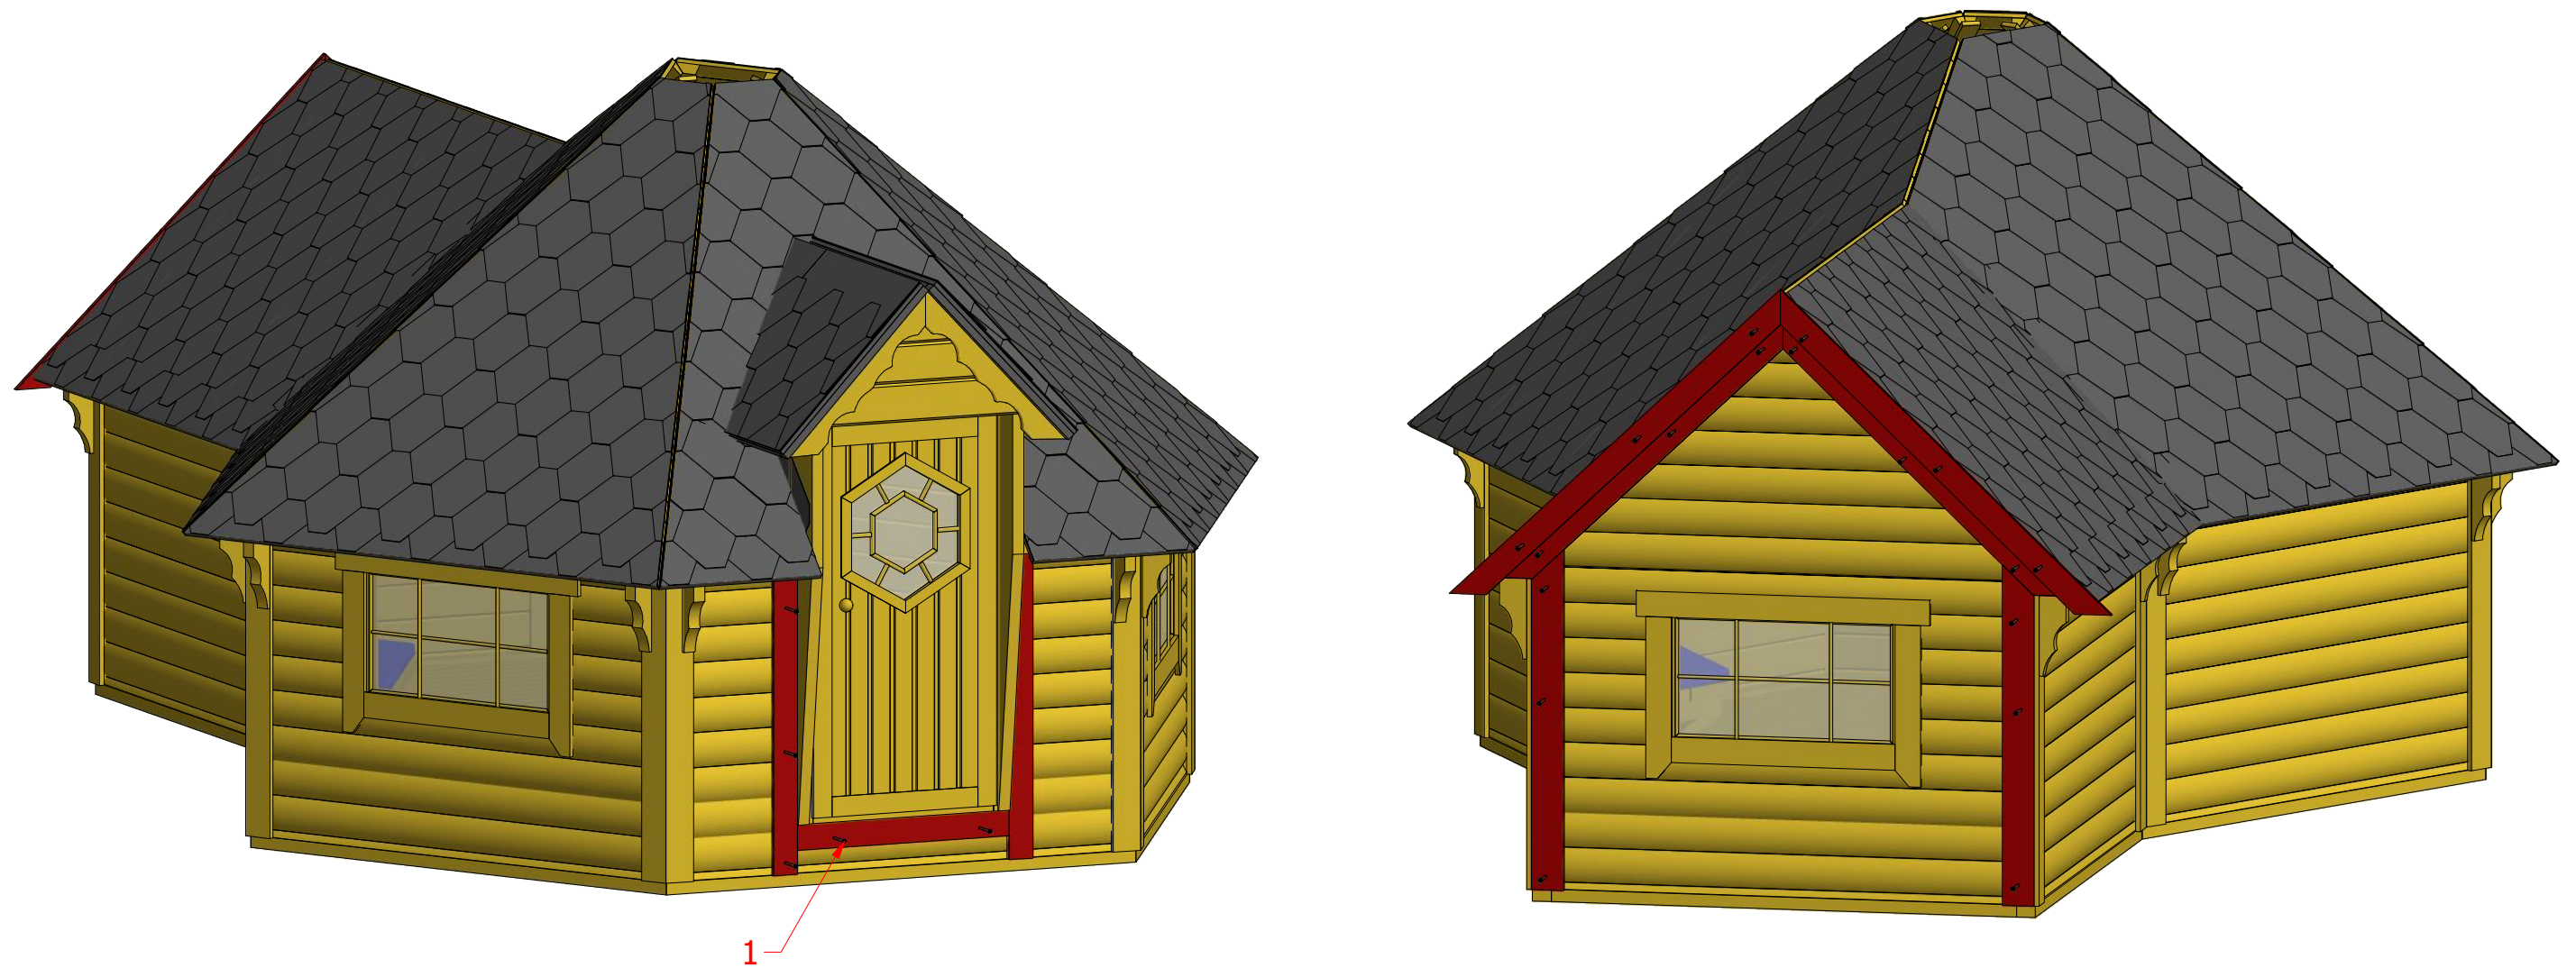

1	S2	4x70	8 pcs

Grill cabin 9.2 m² with extension

Screws

1	S3	3.5x45	77 pcs

Grill cabin 9.2 m² with extension

Screws

1	S3	3.5x45	36 pcs

Grill cabin 9.2 m² with extension