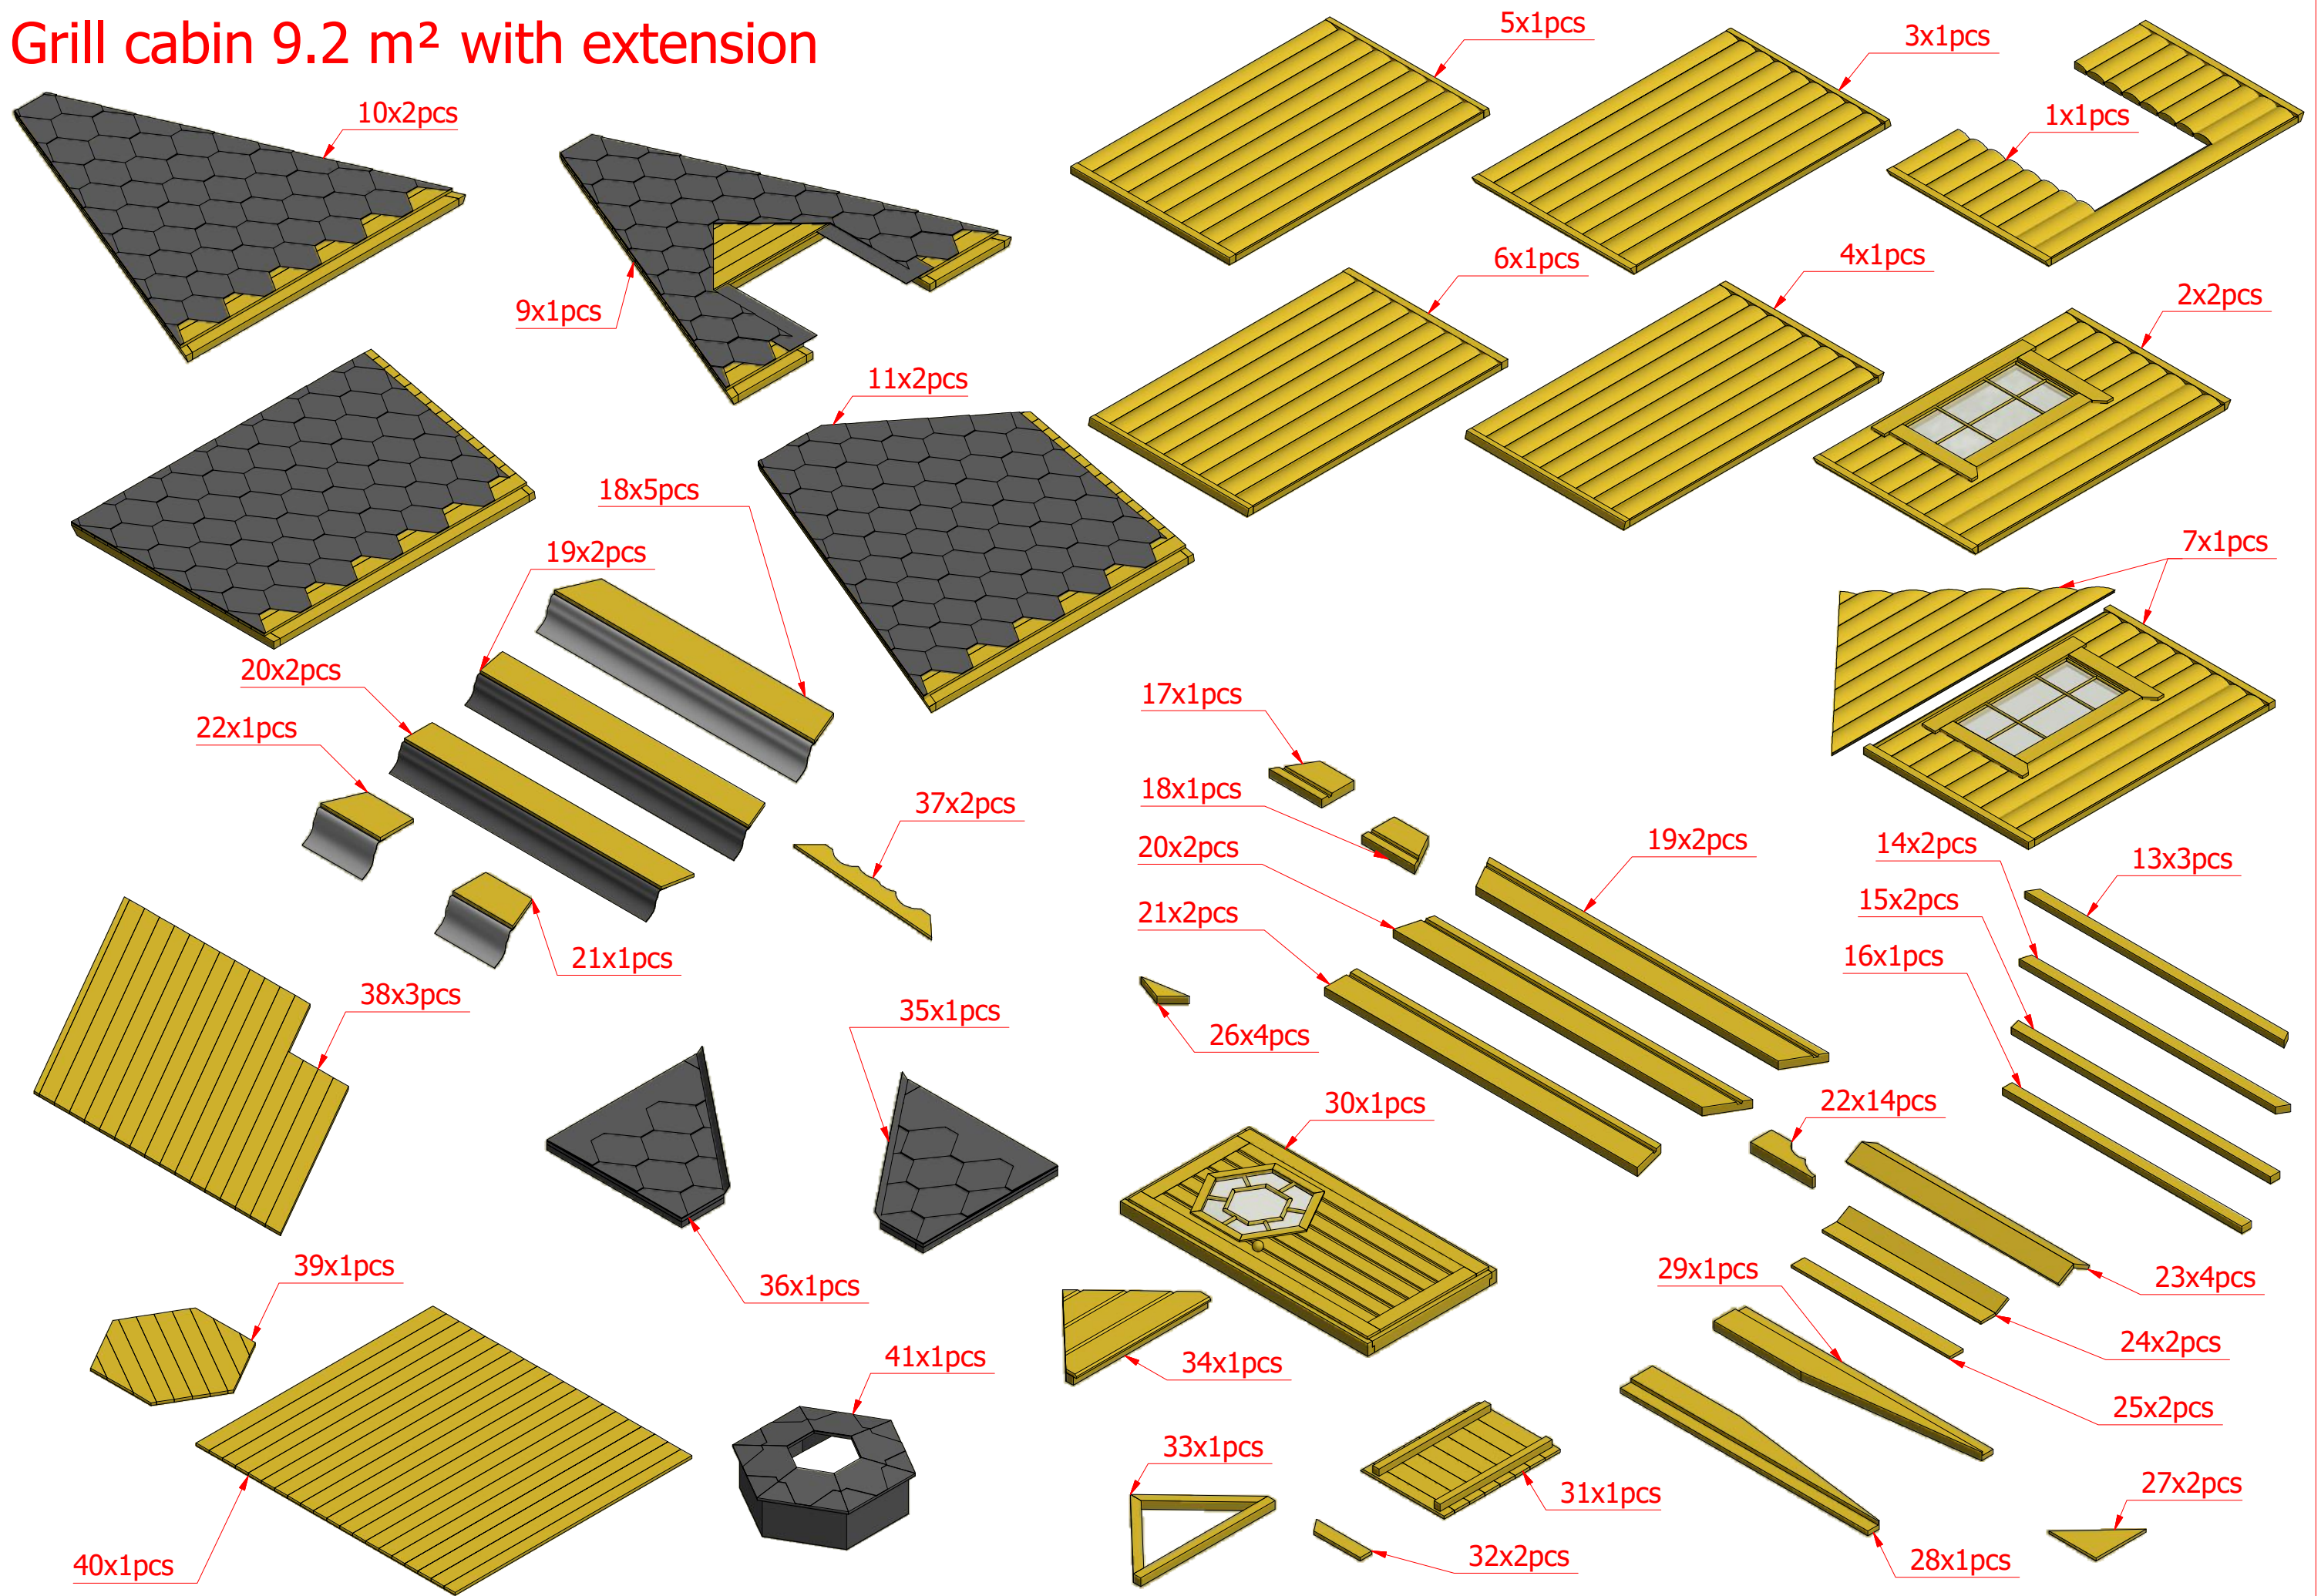

Grill cabin 9.2 m² with extension

Grill cabin 9.2 m² with extension

Grill cabin 9.2 m² with extension

Grill cabin 9.2 m² with extension

Screws			
1	S1	5x100	16 pcs

1

Grill cabin 9.2 m² with extension

Screws

1	S2	4x70	48 pcs

Grill cabin 9.2 m² with extension

Screws

1	S2	4x70	28 pcs
2	S3	3.5x45	42 pcs

Grill cabin 9.2 m² with extension

Screws

1	S2	4x70	56 pcs

Grill cabin 9.2 m² with extension